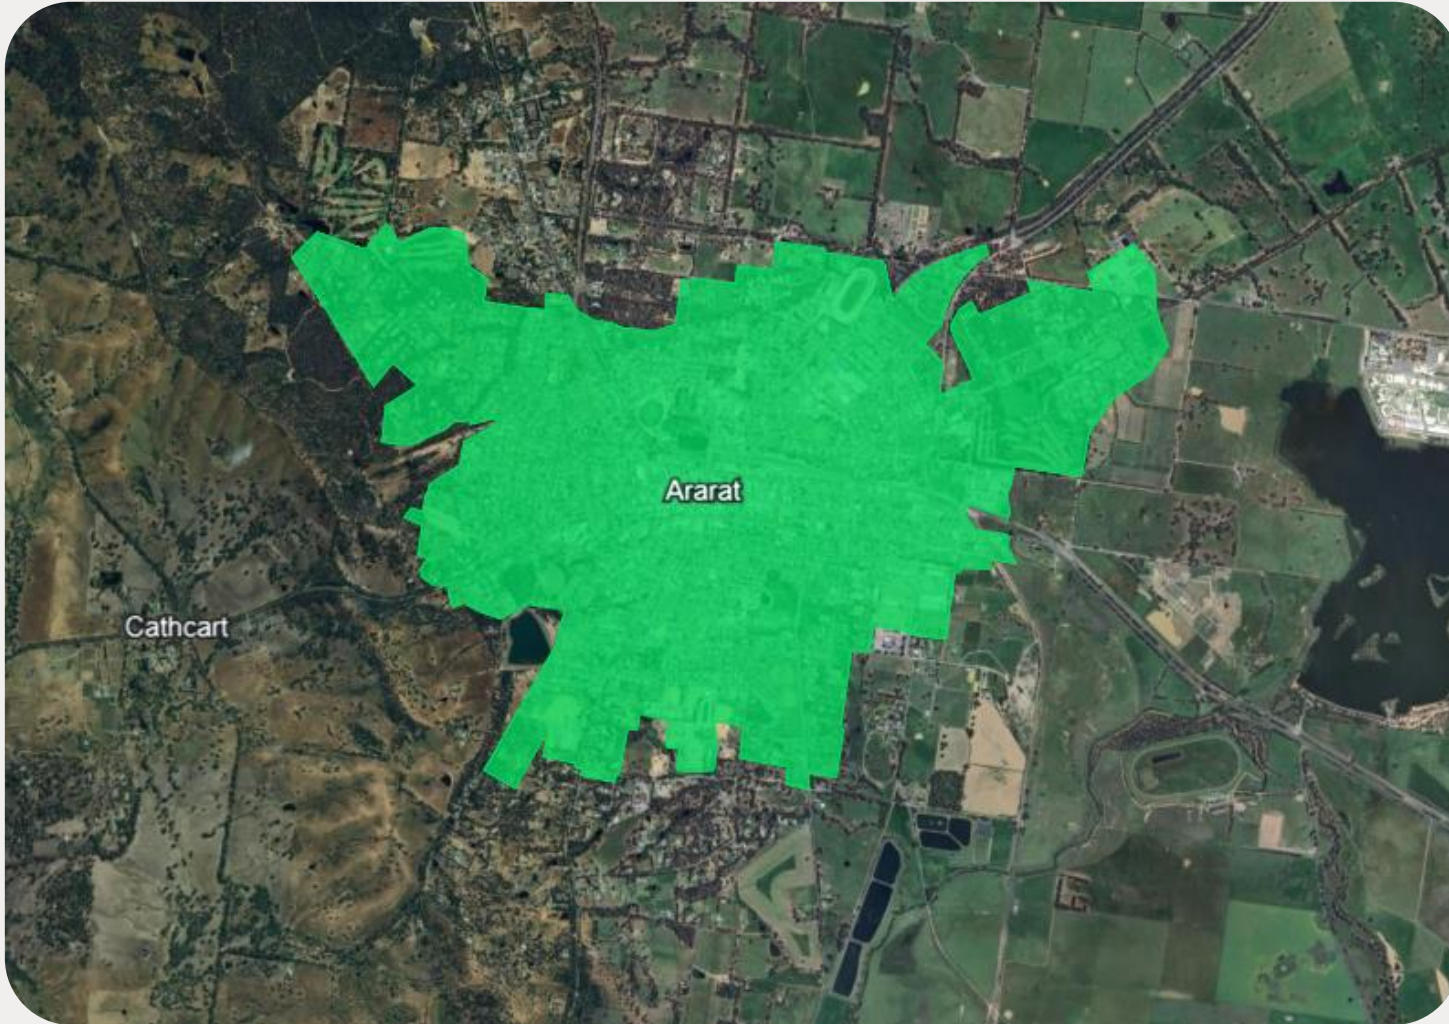

ARARAT AND SURROUNDS

The nbn Business Fibre Initiative is available to businesses right across the country.

The areas highlighted on this map, are part of an nbn Business Fibre Zone that is eligible for business nbn Enterprise Ethernet.

Adjacent or nearby BFZ's may include:

- N/A

To find out more about the Fibre Initiative contact your service provider, or visit: nbnco.com.au/businessfibre

Key

-  nbn Business Fibre Zone