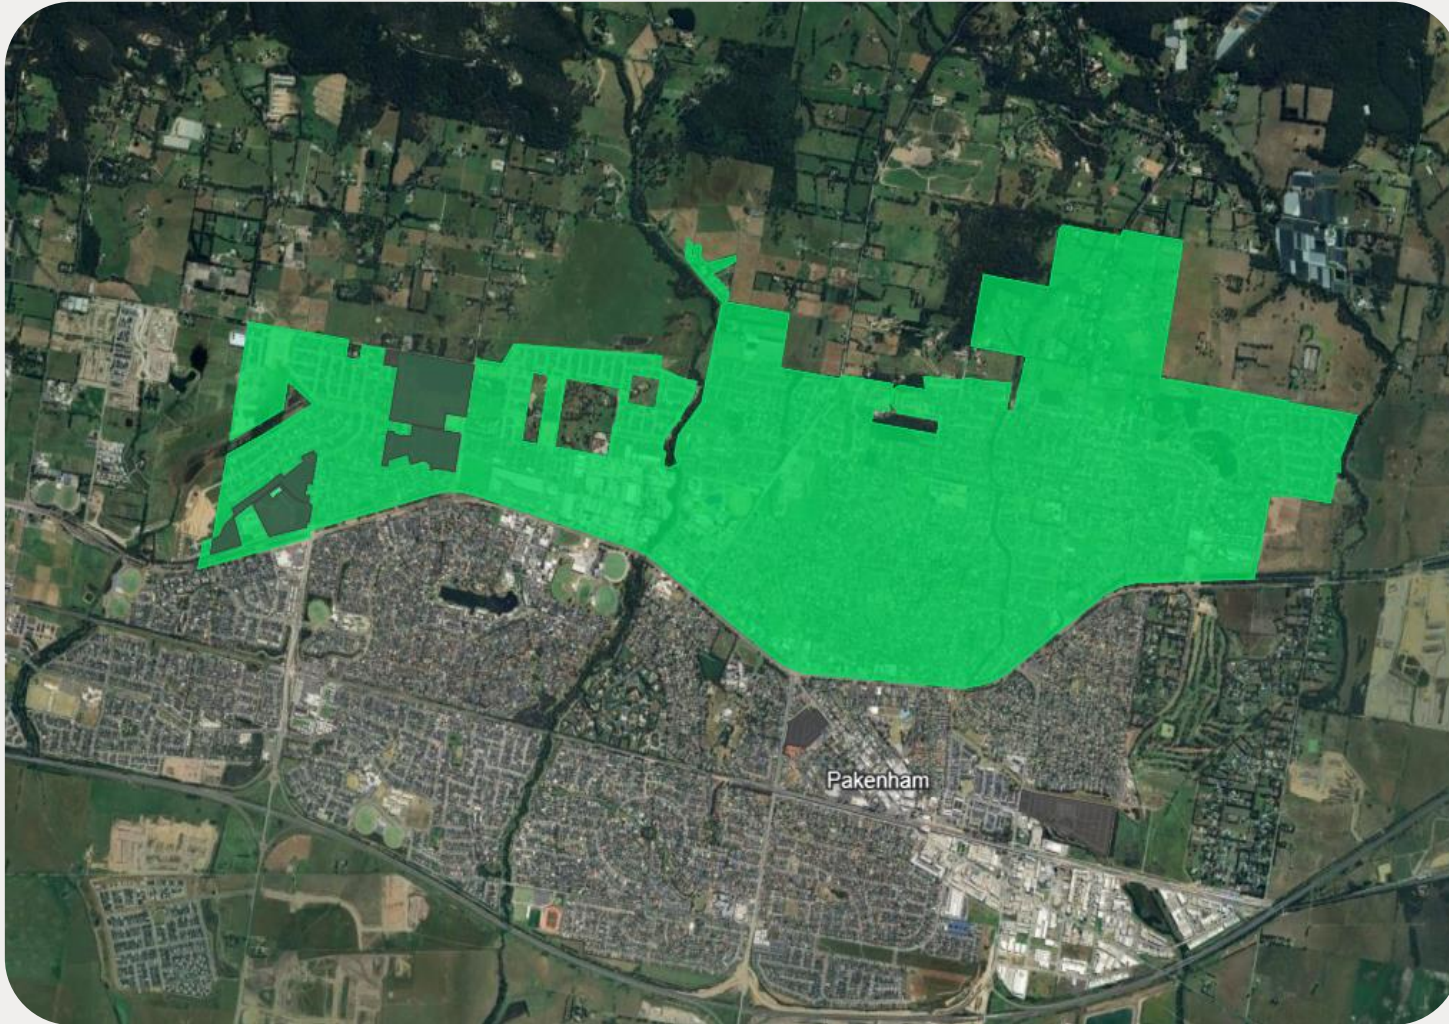

PAKENHAM NORTH AND SURROUNDS

The nbn Business Fibre Initiative is available to businesses right across the country.

The areas highlighted on this map, are part of an nbn Business Fibre Zone that is eligible for business nbn Enterprise Ethernet.

Adjacent or nearby BFZ's may include:

- Pakenham South

To find out more about the Fibre Initiative contact your service provider, or visit: nbnco.com.au/businessfibre

Key

-  nbn Business Fibre Zone