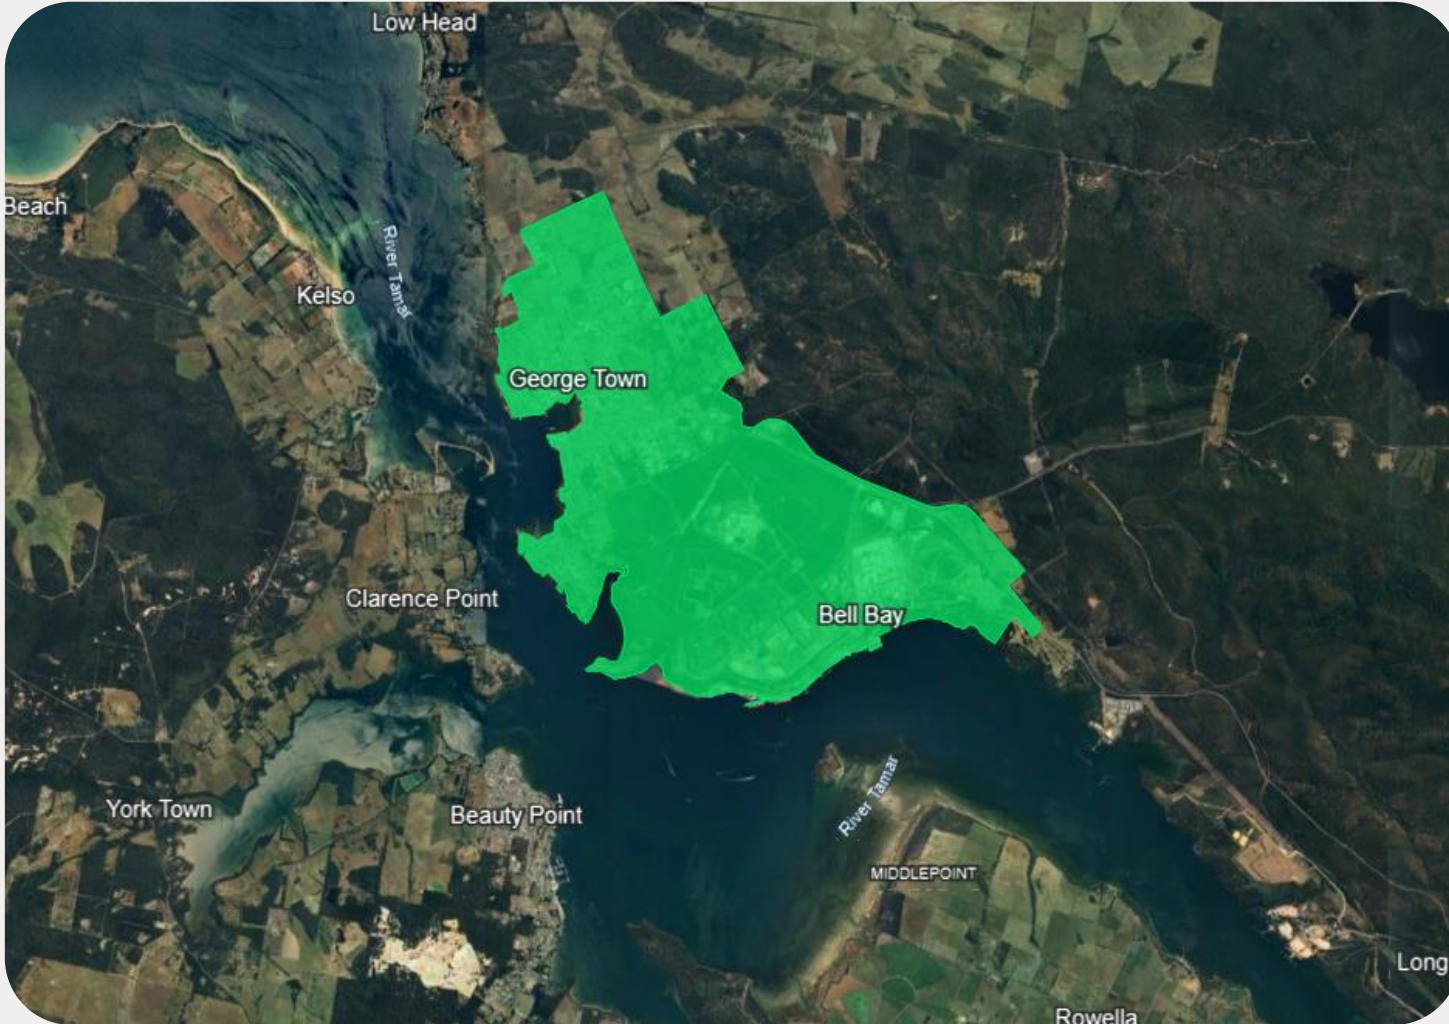

GEORGE TOWN AND SURROUNDS

The nbn Business Fibre Initiative is available to businesses right across the country.

The areas highlighted on this map, are part of an nbn Business Fibre Zone that is eligible for business nbn Enterprise Ethernet.

Adjacent or nearby BFZ's may include:

- N/A

To find out more about the Fibre Initiative contact your service provider, or visit: nbnco.com.au/businessfibre

Key

-  nbn Business Fibre Zone