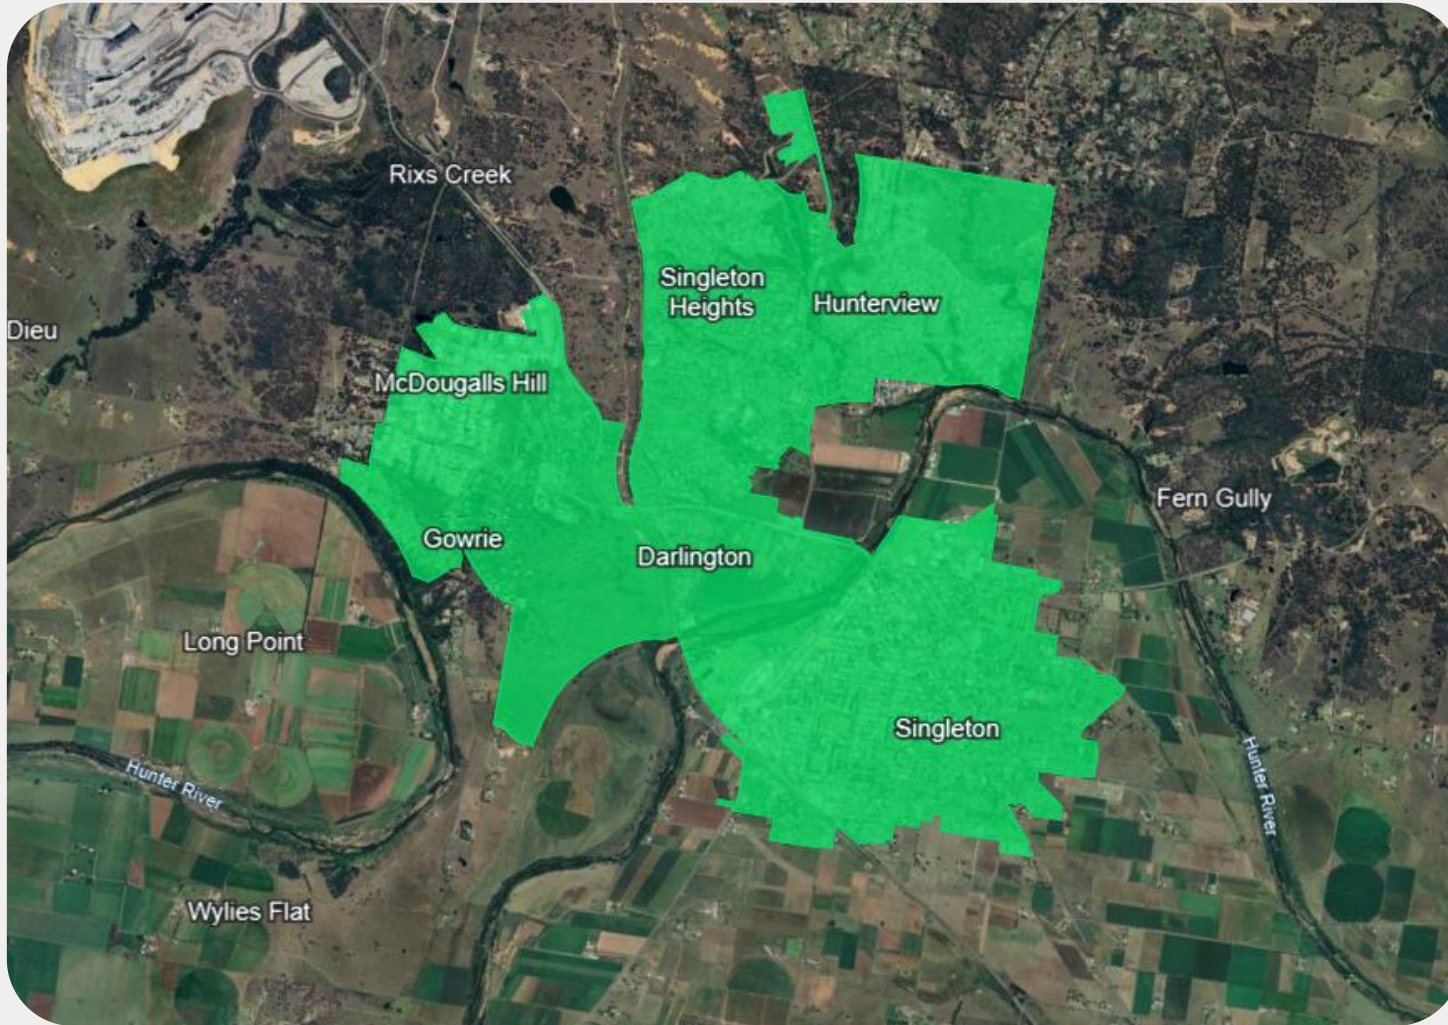

SINGLETON AND SURROUNDS

The nbn Business Fibre Initiative is available to businesses right across the country.

The areas highlighted on this map, are part of an nbn Business Fibre Zone that is eligible for business nbn Enterprise Ethernet.

Adjacent or nearby BFZ's may include:

- N/A

To find out more about the Fibre Initiative contact your service provider, or visit: nbnco.com.au/businessfibre

Key

-  nbn Business Fibre Zone