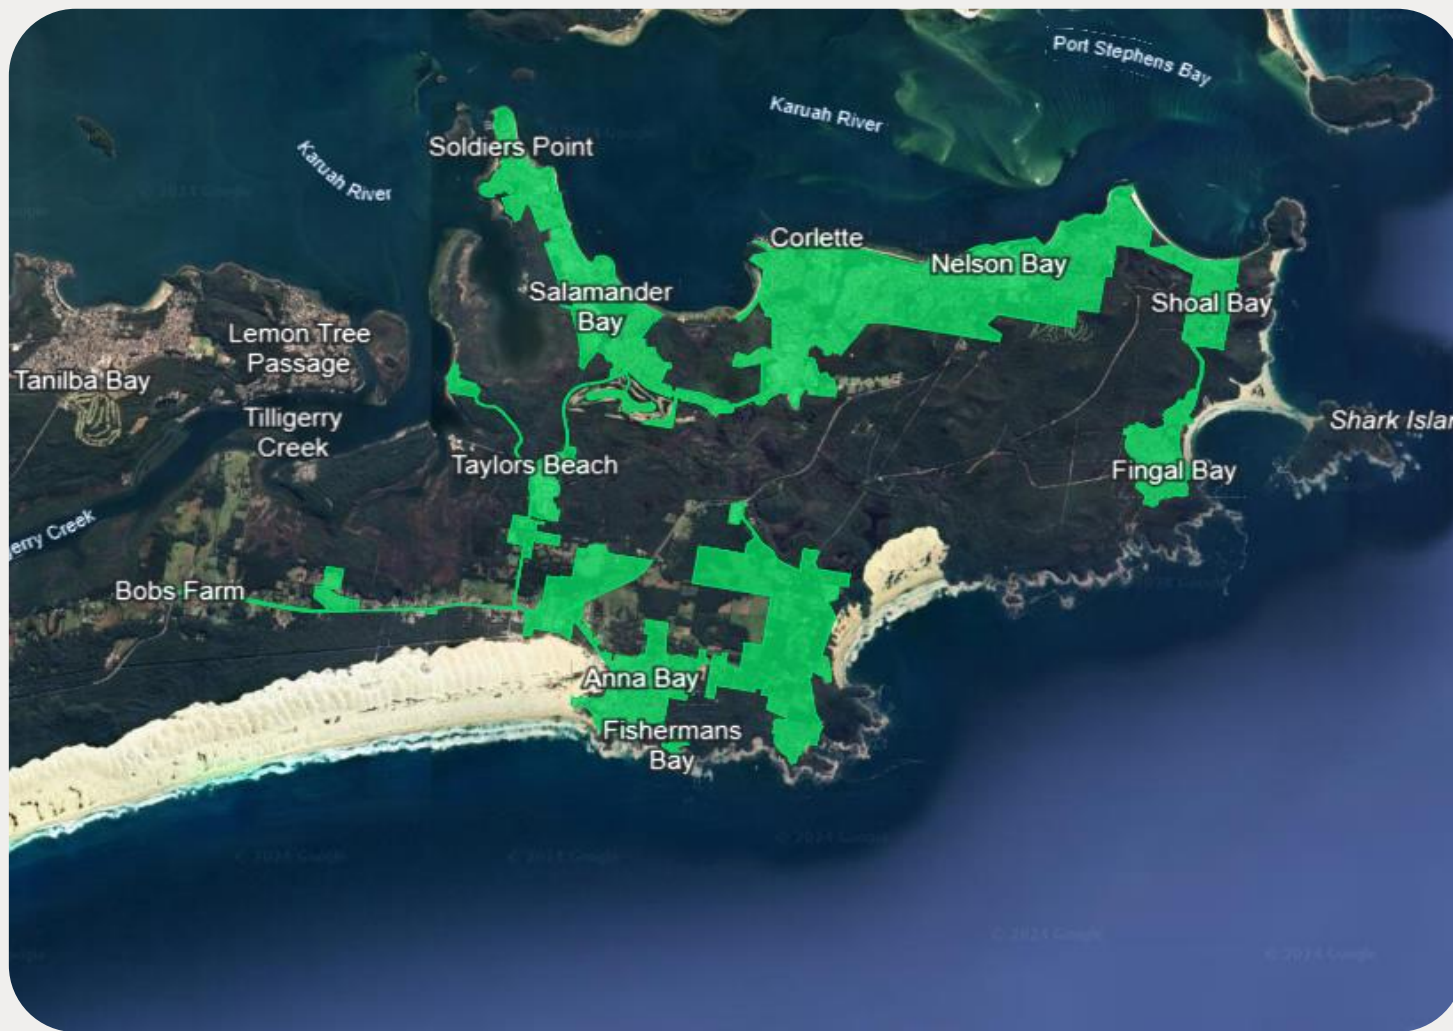

NELSON BAY AND SURROUNDS

The nbn Business Fibre Initiative is available to businesses right across the country.

The areas highlighted on this map, are part of an nbn Business Fibre Zone that is eligible for business nbn Enterprise Ethernet.

Adjacent or nearby BFZ's may include:

- N/A

To find out more about the Fibre Initiative contact your service provider, or visit: nbnc.com.au/businessfibre

Key

-  nbn Business Fibre Zone