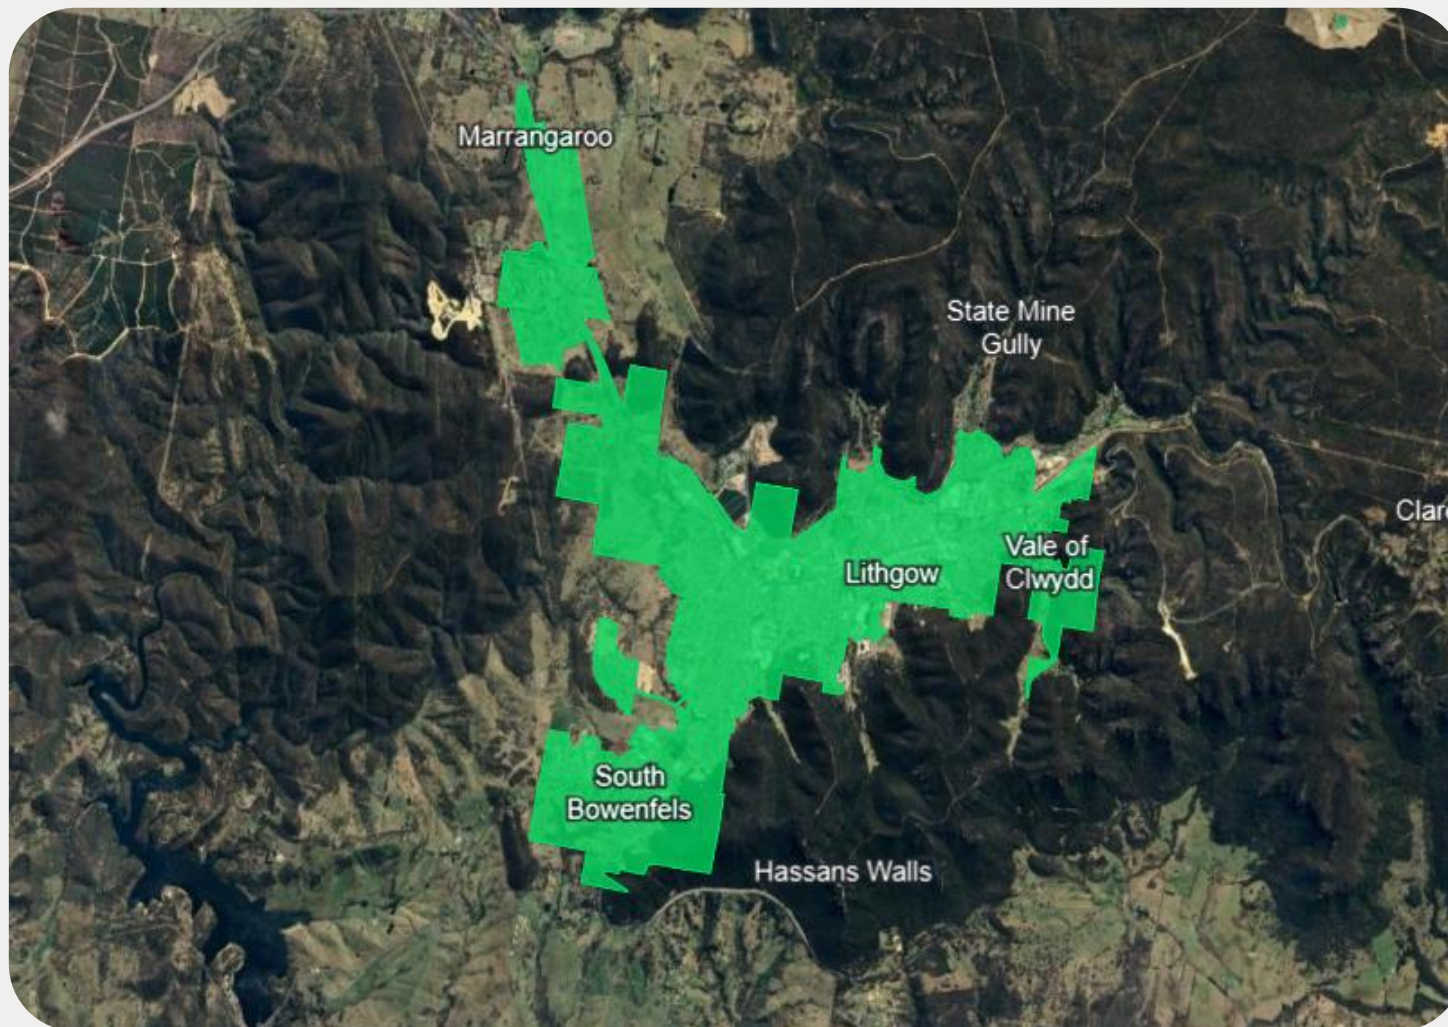

# LITHGOW AND SURROUNDS

The nbn Business Fibre Initiative is available to businesses right across the country.

The areas highlighted on this map, are part of an nbn Business Fibre Zone that is eligible for business nbn Enterprise Ethernet.

Adjacent or nearby BFZ's may include:

- N/A

To find out more about the Fibre Initiative contact your service provider, or visit: [nbnco.com.au/businessfibre](https://nbnco.com.au/businessfibre)

### Key

-  nbn Business Fibre Zone