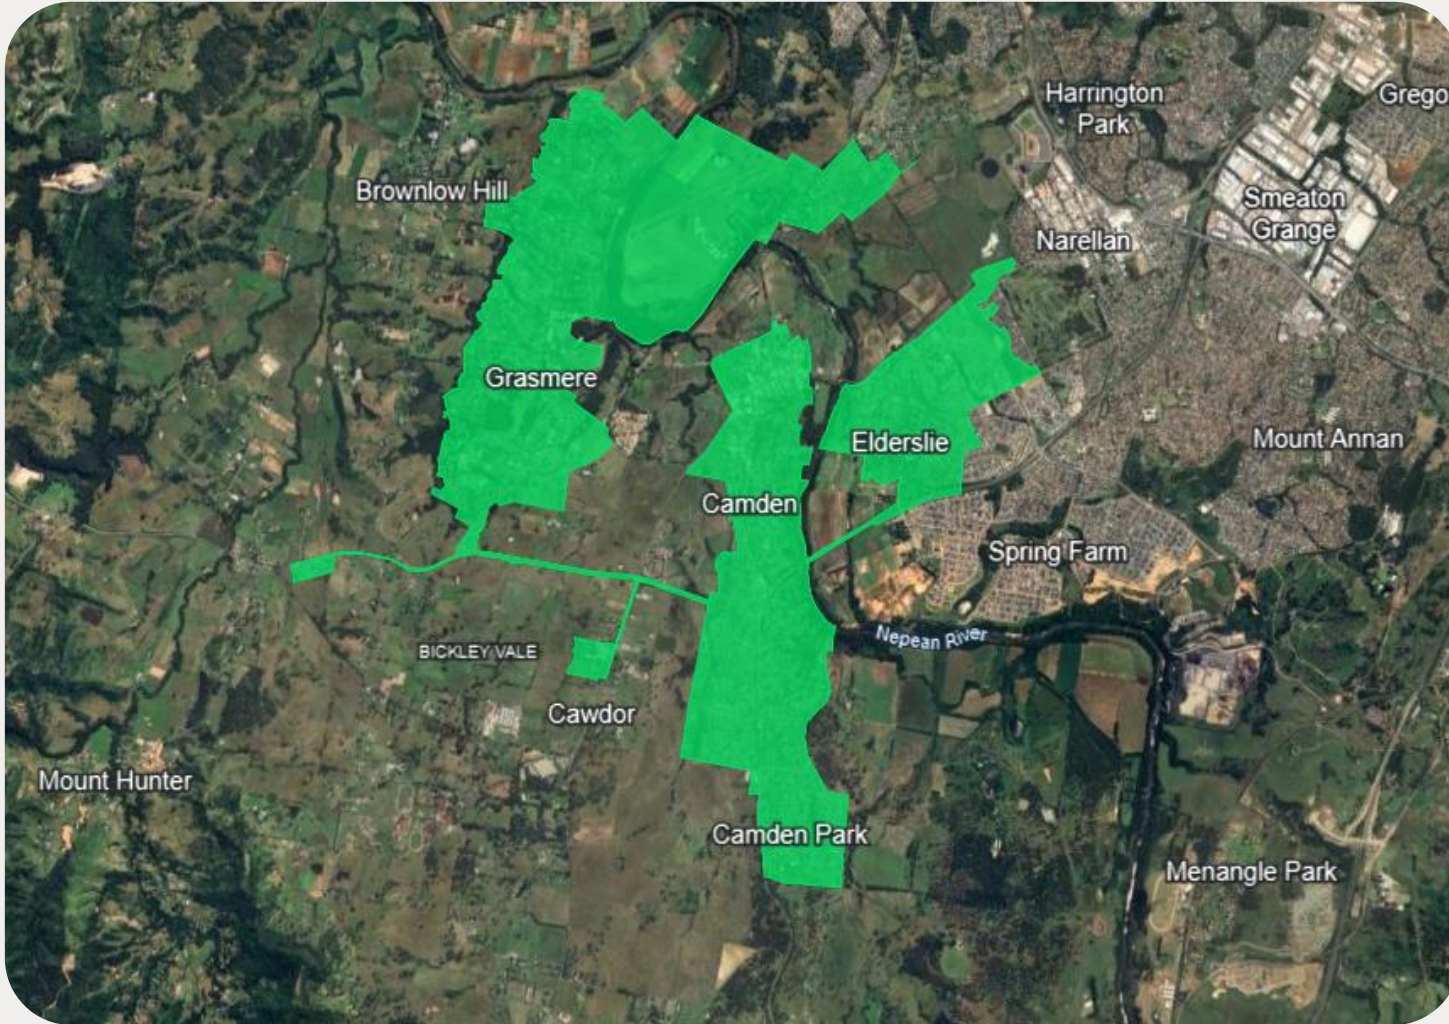

CAMDEN AND SURROUNDS

The nbn Business Fibre Initiative is available to businesses right across the country.

The areas highlighted on this map, are part of an nbn Business Fibre Zone that is eligible for business nbn Enterprise Ethernet.

Adjacent or nearby BFZ's may include:

- Narellan

To find out more about the Fibre Initiative contact your service provider, or visit: nbnc.com.au/businessfibre

Key

-  nbn Business Fibre Zone