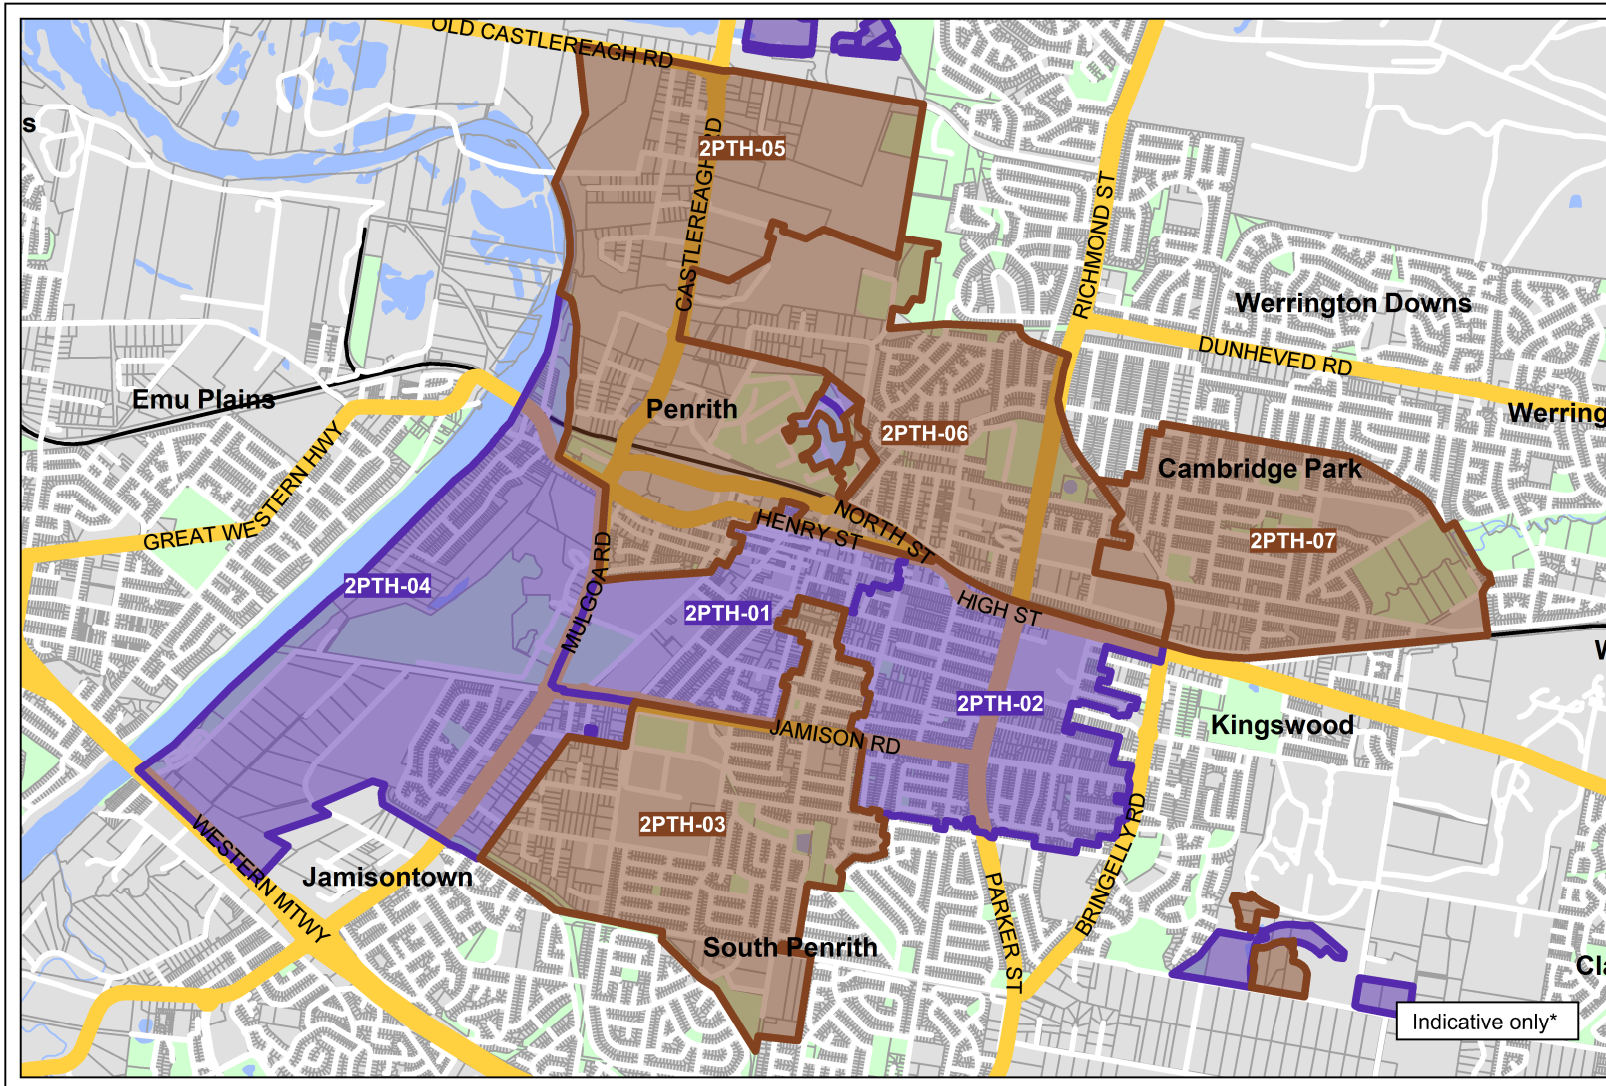

Penrith Fixed-line Serving Area

NEW SOUTH WALES

Key:

- Fixed-line covering area* - Service available
- Fixed-line covering area* - Build commenced

* This map identifies areas where NBN Co has commenced building its fixed-line network. Build commenced means that NBN Co has issued contract instructions to construction partners so they can commence work in this area. From the start of construction until the network is activated, NBN Co undertakes construction steps that may result in changes to the design of the network and movement of the boundaries. This map may be updated in future if there are such boundary changes. As a result this map is for illustrative purposes only and is not suitable for legal, engineering or surveying purposes.