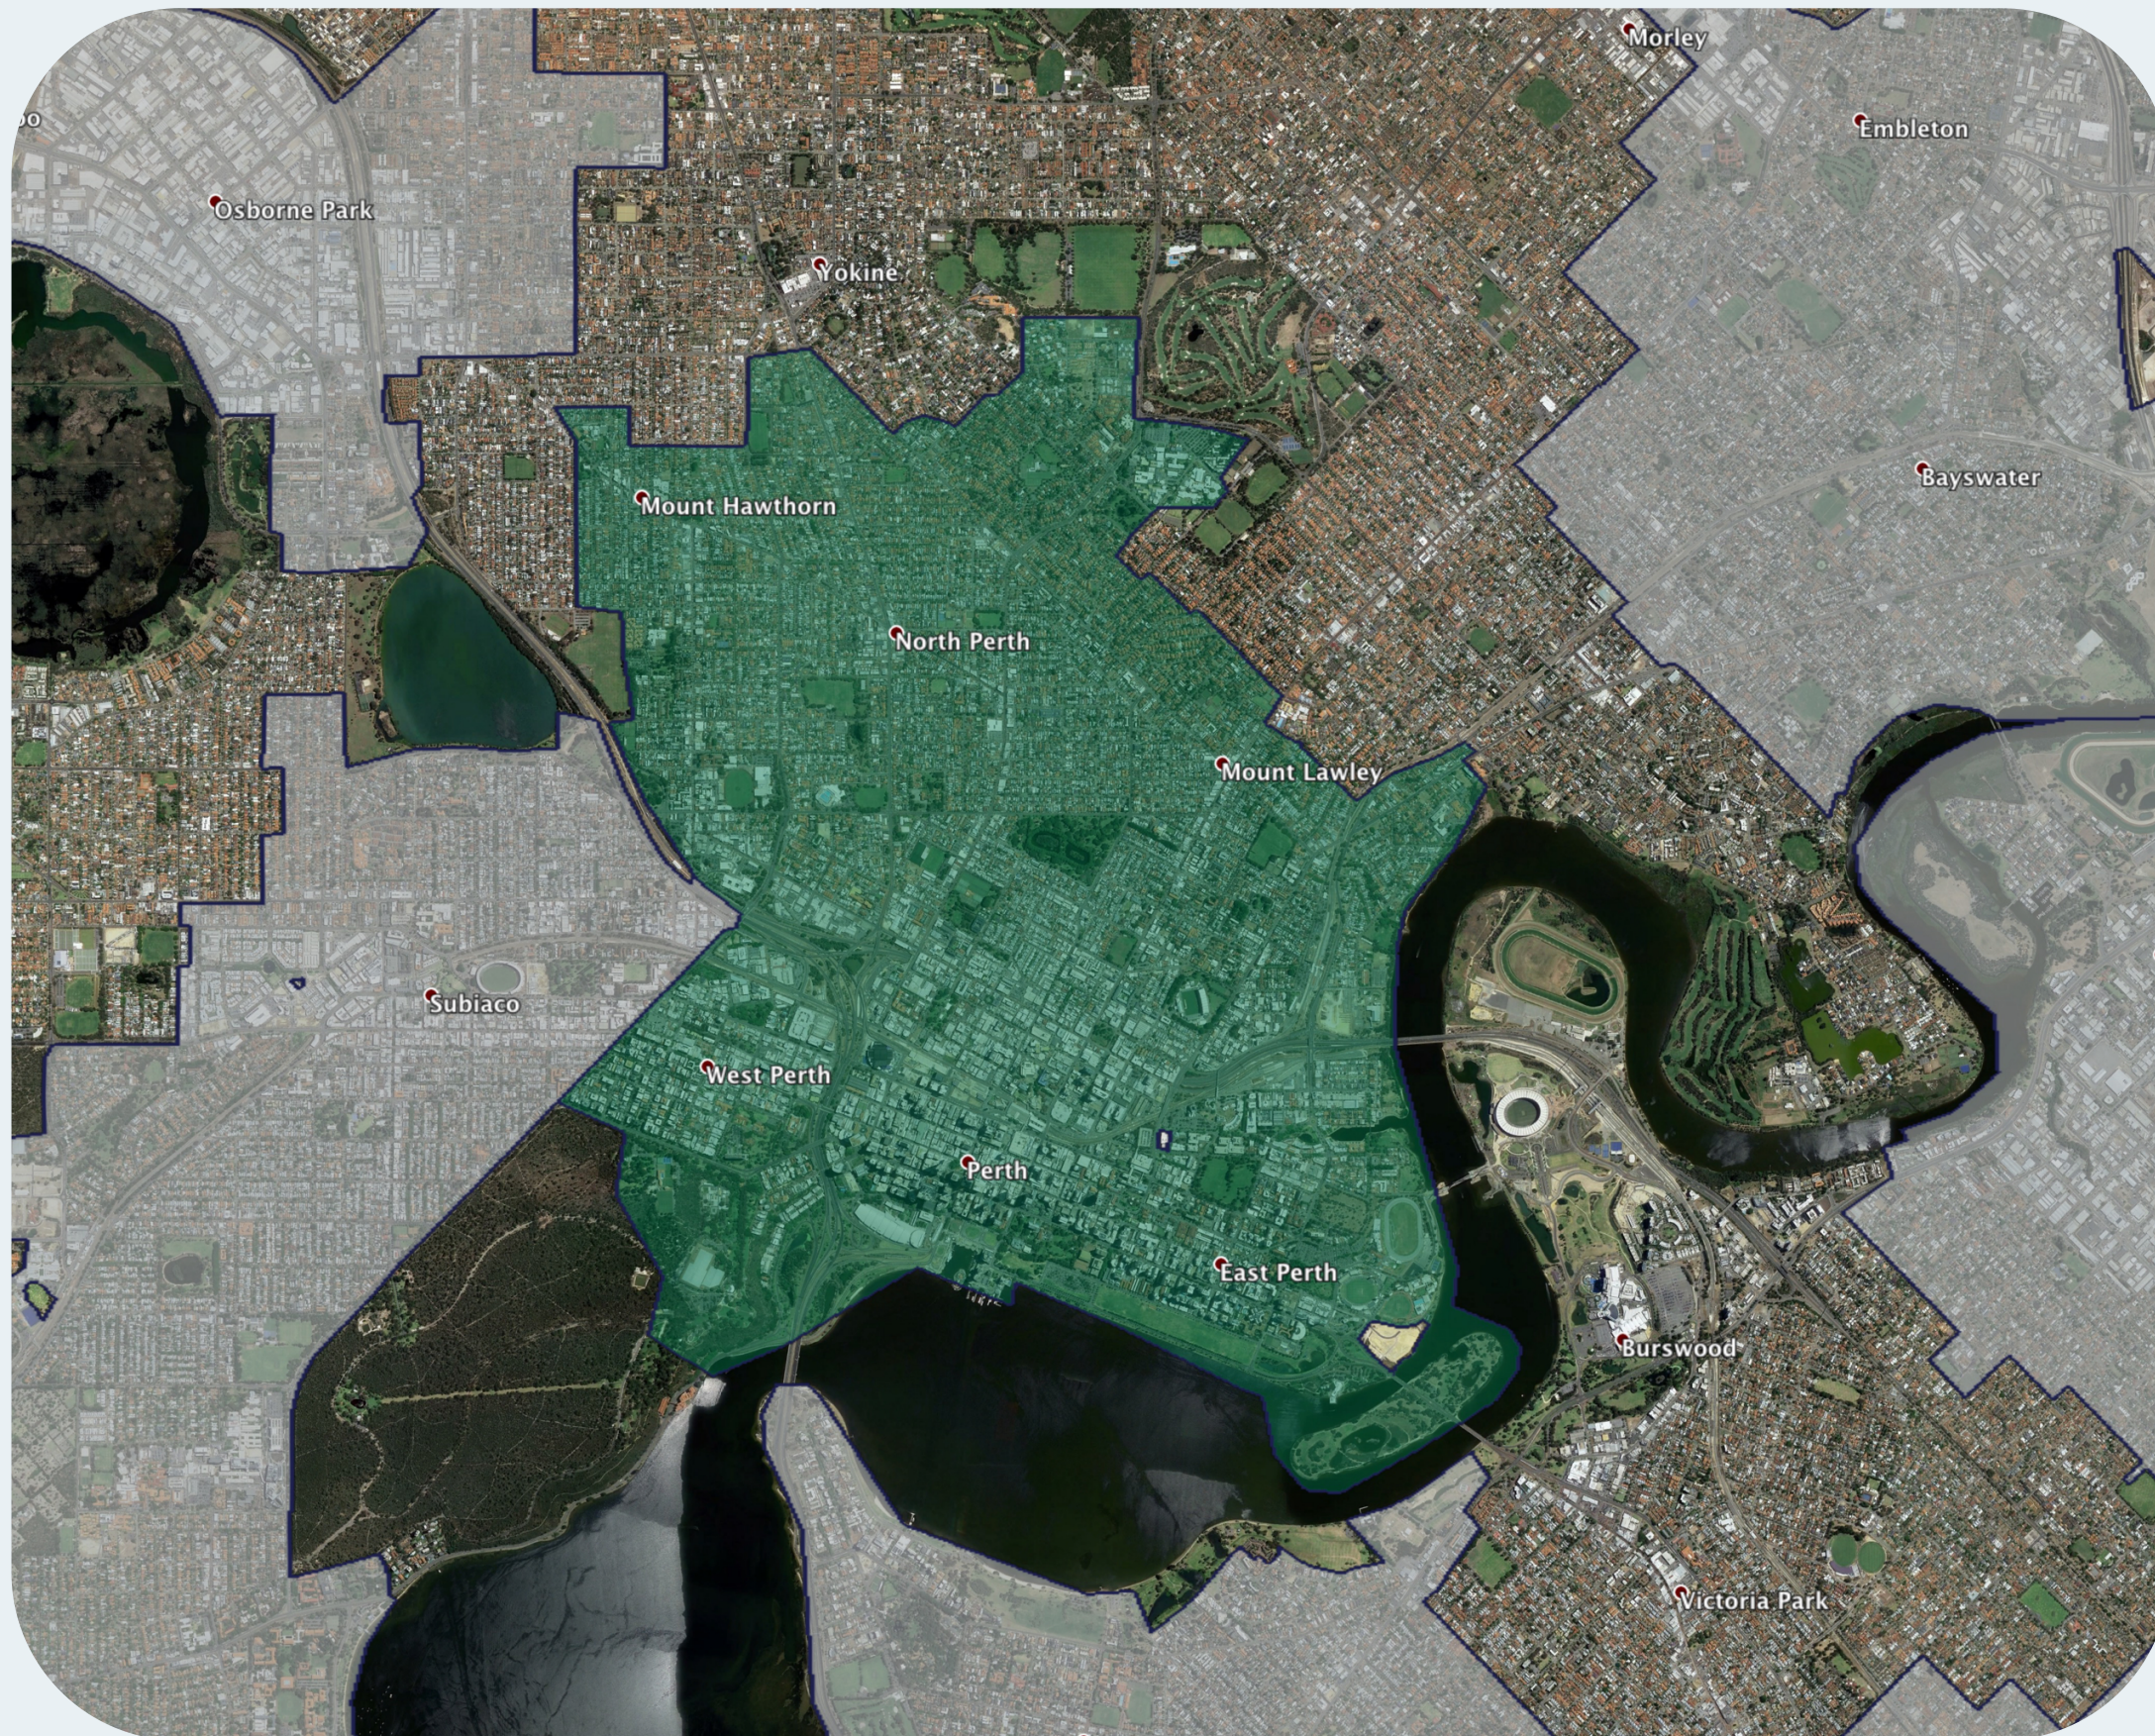

# nbn™ Business Fibre Zone indicative map – Perth CBD and surrounds

The nbn™ Business Fibre Initiative is available to businesses right across the country.

The areas highlighted on this map, are part of an nbn™ Business Fibre Zone that is eligible for business nbn™ Enterprise Ethernet.

## Key

-  nbn™ Business Fibre Zone
-  Adjacent/nearby nbn™ Business Fibre Zone (where relevant)