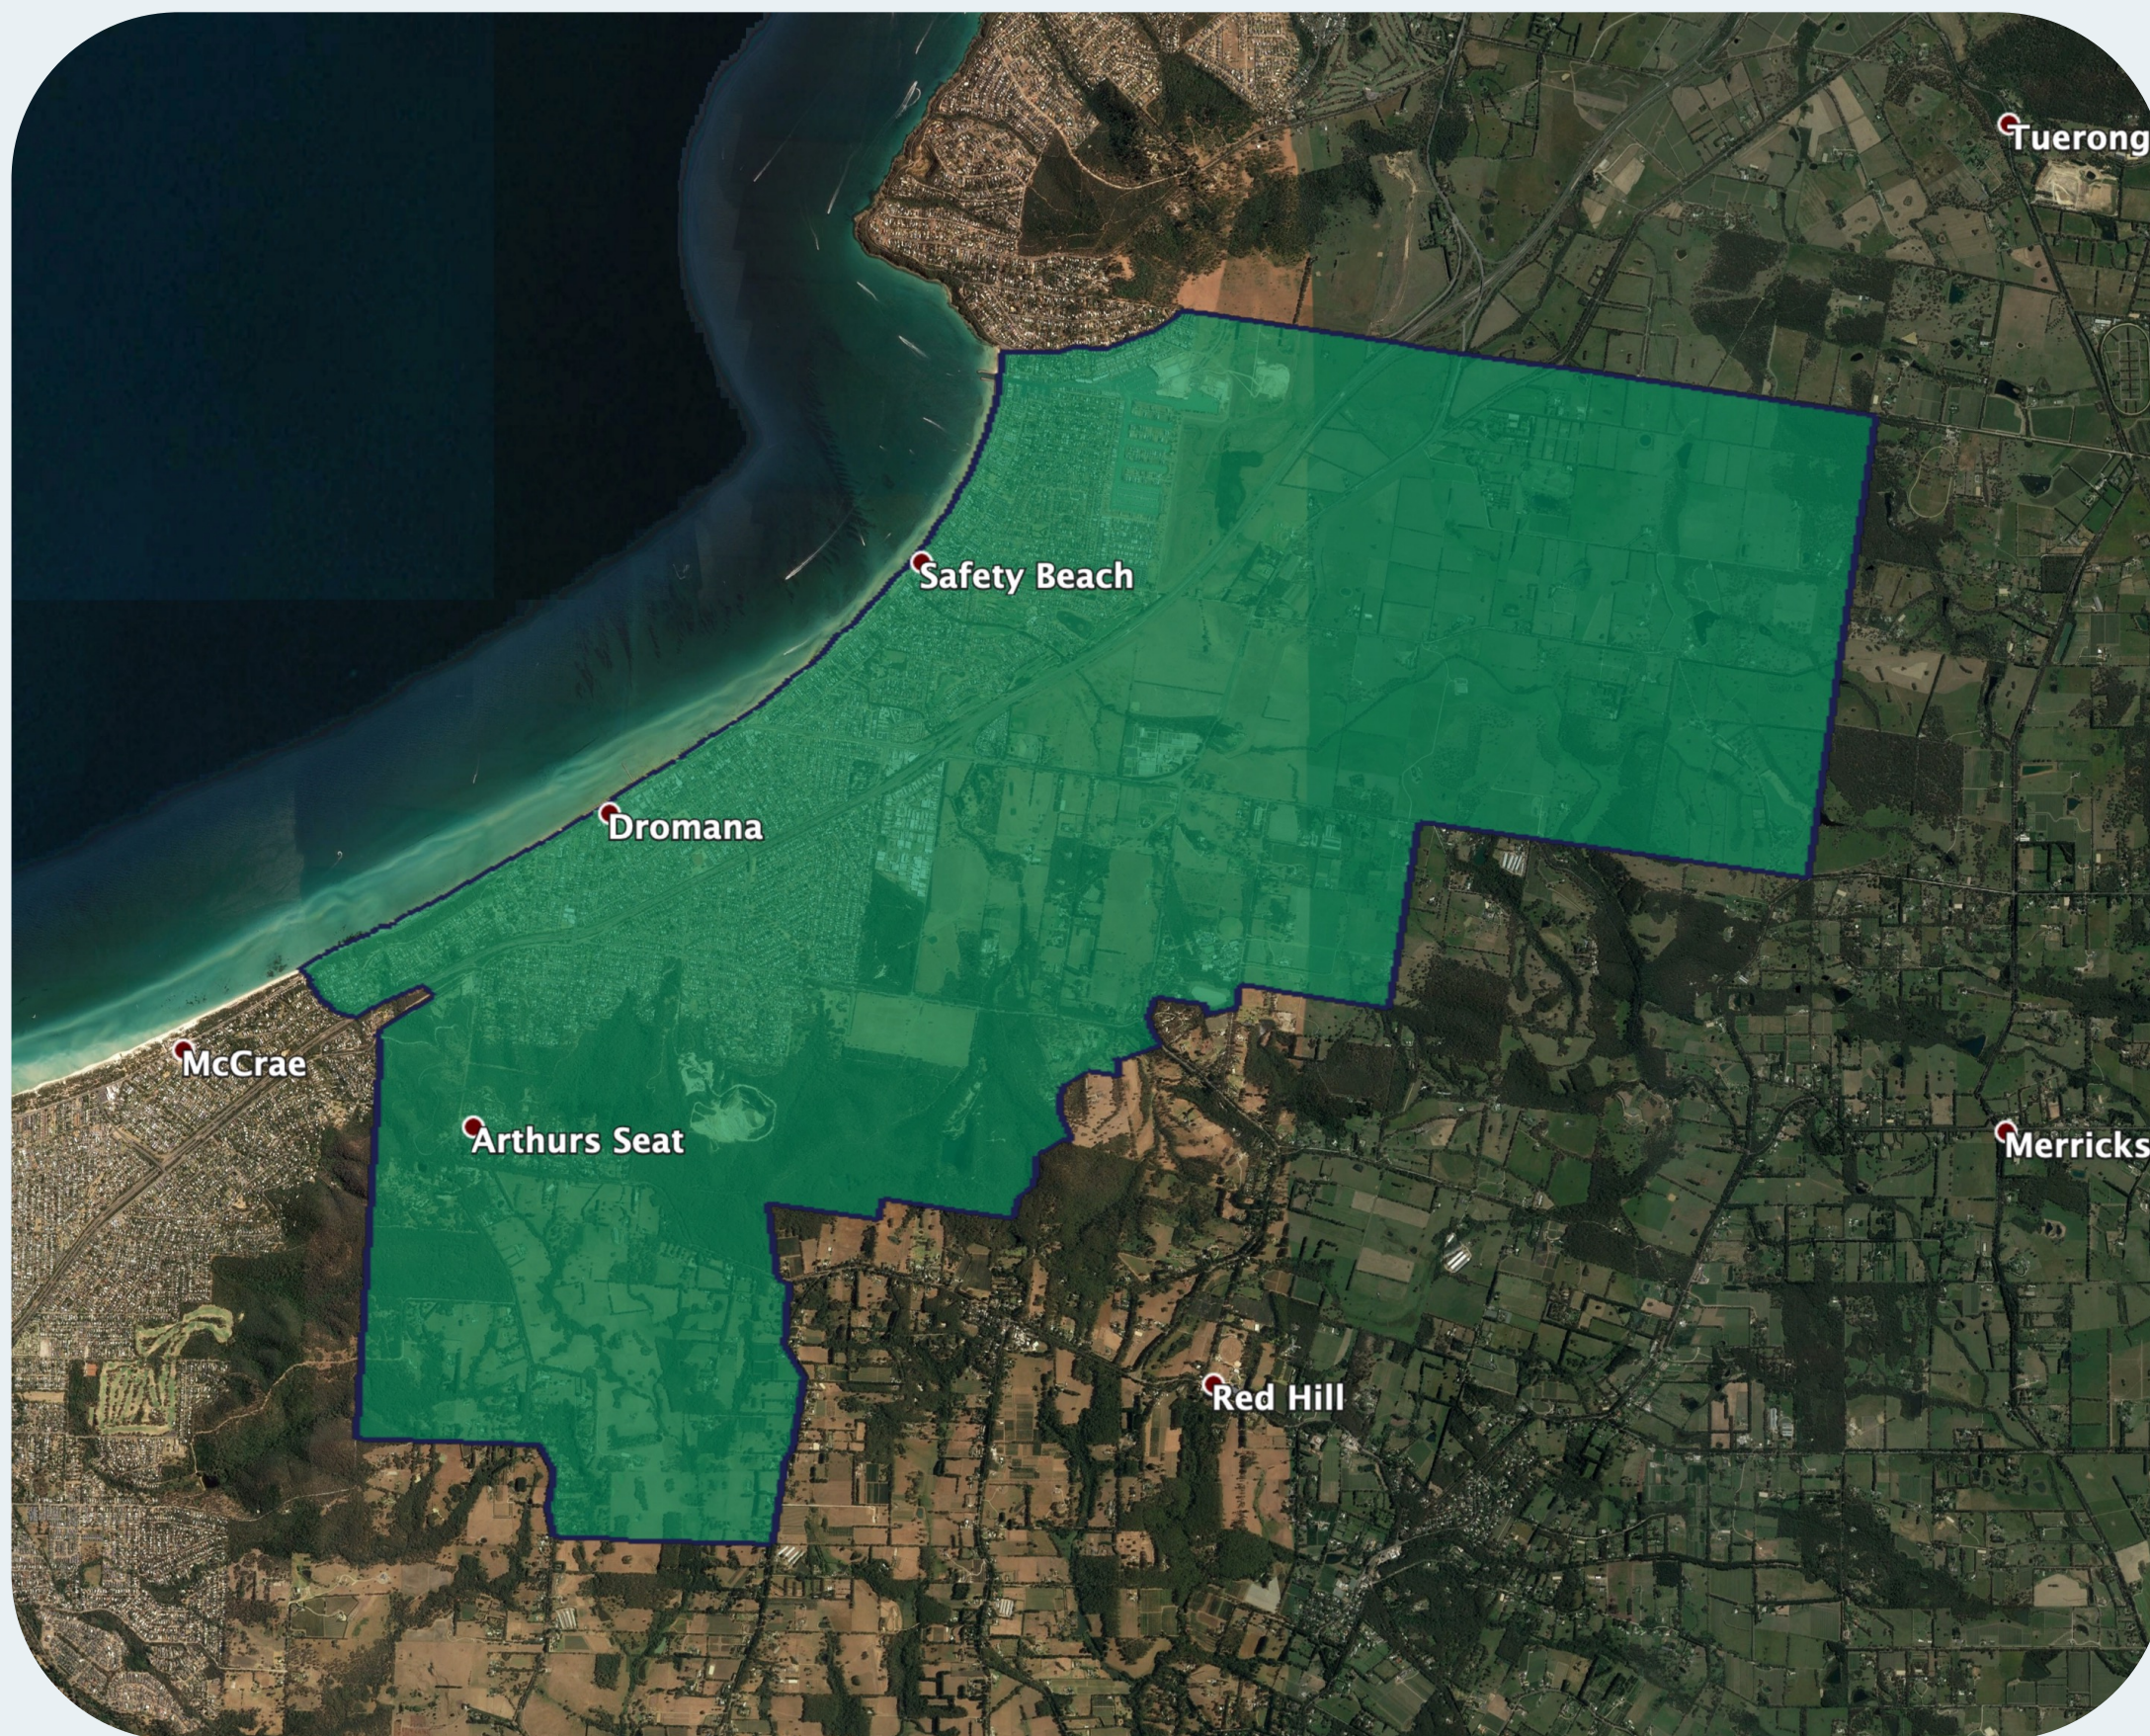

nbn™ Business Fibre Zone indicative map – Dromana and surrounds

The nbn™ Business Fibre Initiative is available to businesses right across the country.

The area highlighted on this map, is part of an nbn™ Business Fibre Zone that is eligible for business nbn™ Enterprise Ethernet.

To find out more about the Fibre Initiative contact your service provider, or visit: nbn.com.au/businessfibre

Key

-  nbn™ Business Fibre Zone
-  Adjacent/nearby nbn™ Business Fibre Zone (where relevant)