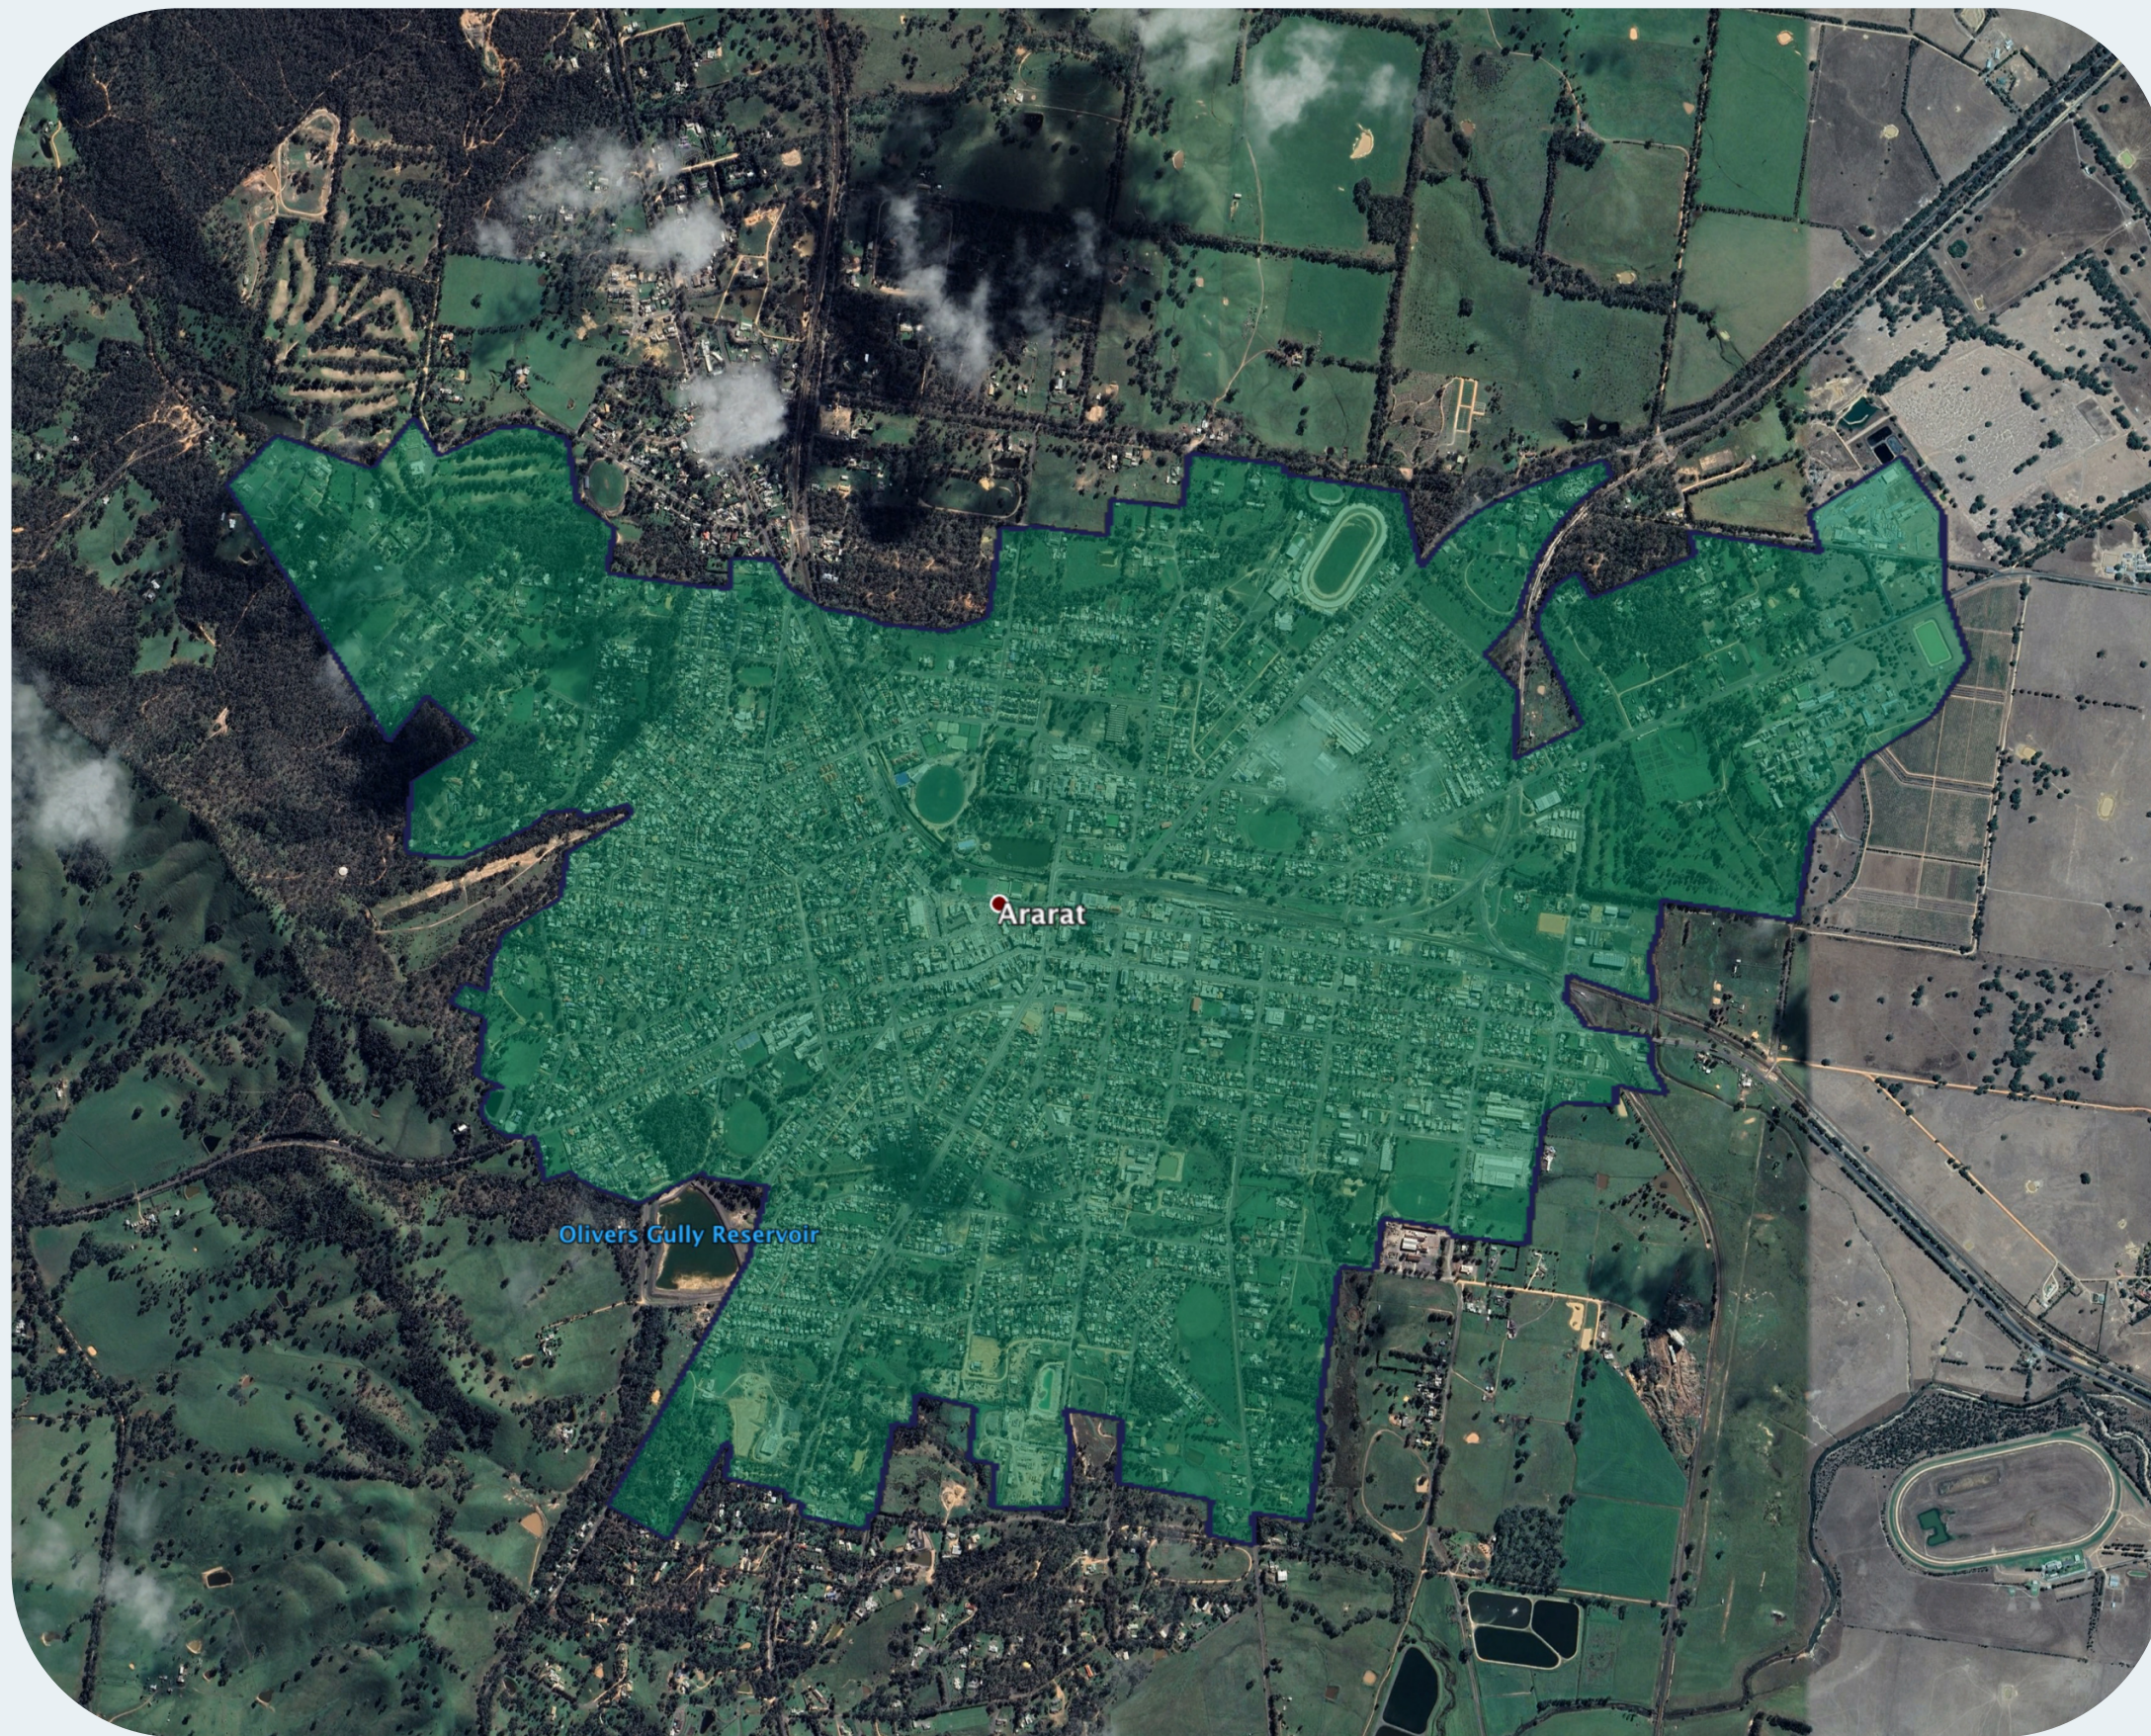

# nbn™ Business Fibre Zone indicative map – Ararat and surrounds

The nbn™ Business Fibre Initiative is available to businesses right across the country.

The area highlighted on this map, is part of an nbn™ Business Fibre Zone that is eligible for business nbn™ Enterprise Ethernet.

## Key

-  nbn™ Business Fibre Zone
-  Adjacent/nearby nbn™ Business Fibre Zone (where relevant)