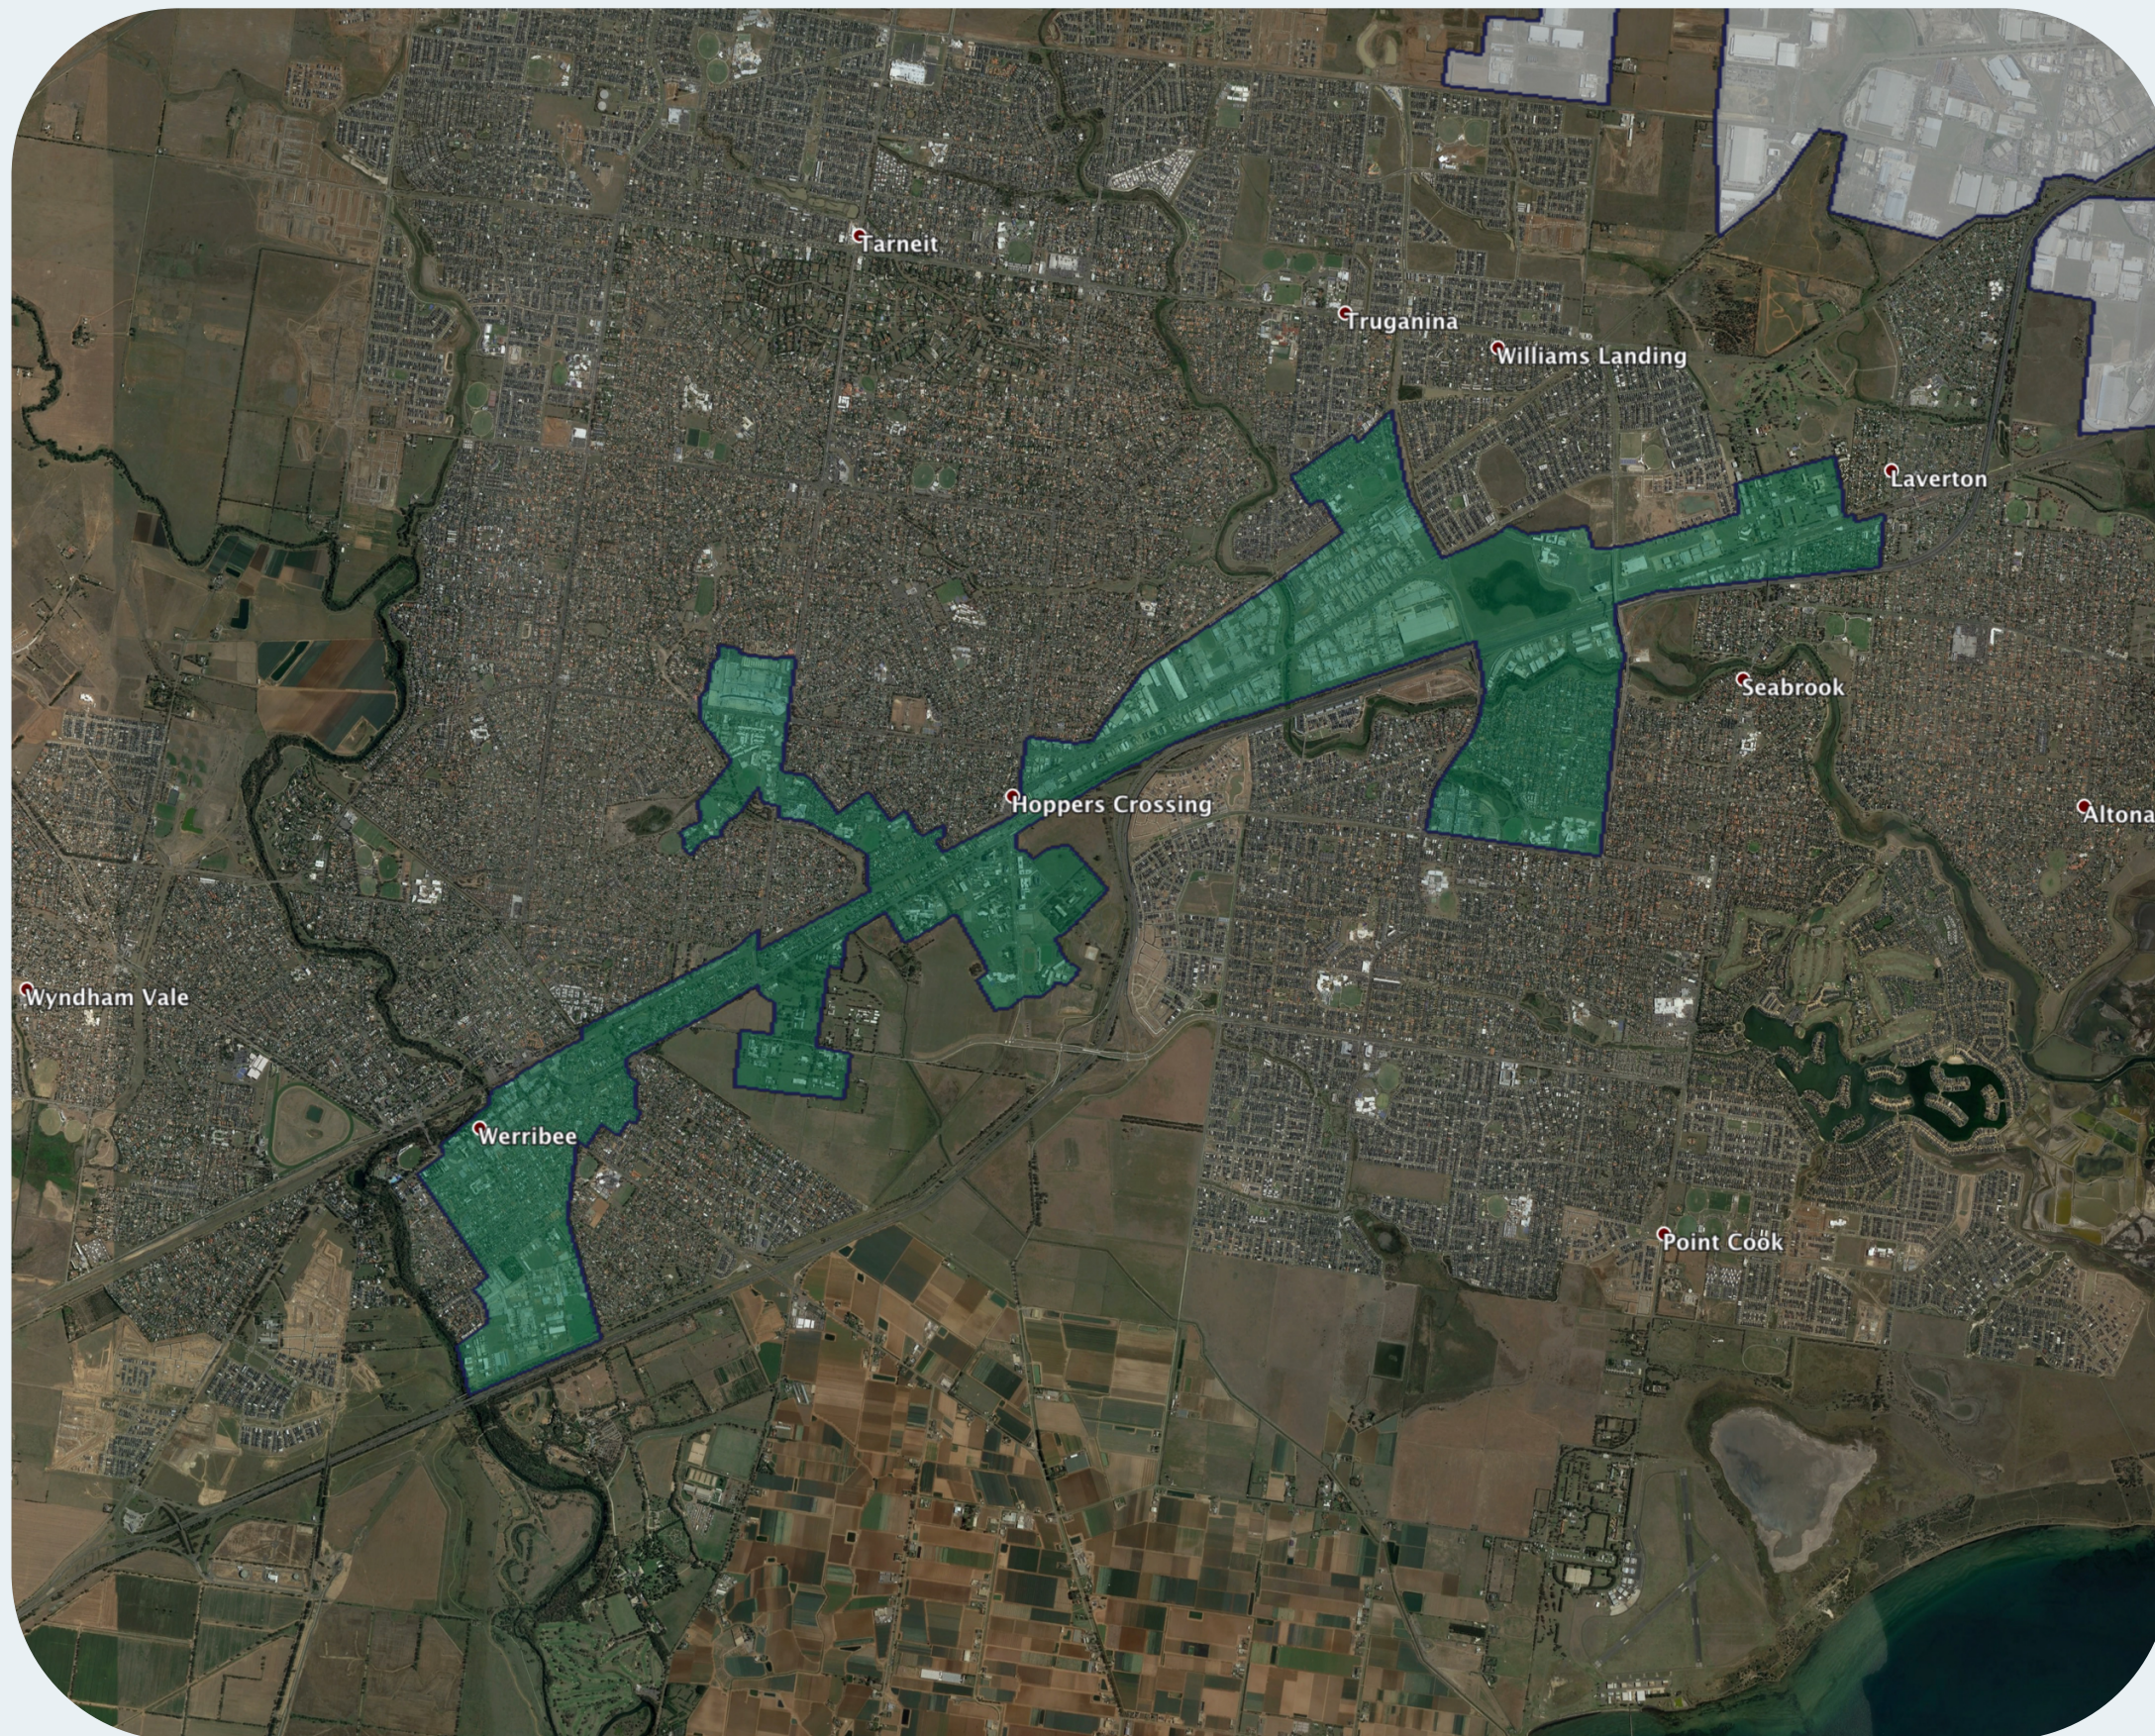

nbn™ Business Fibre Zone indicative map – Werribee and surrounds

The nbn™ Business Fibre Initiative is available to businesses right across the country.

The areas highlighted on this map, are part of an nbn™ Business Fibre Zone that is eligible for business nbn™ Enterprise Ethernet.

To find out more about the Fibre Initiative contact your service provider, or visit: nbn.com.au/businessfibre

Key

-  nbn™ Business Fibre Zone
-  Adjacent/nearby nbn™ Business Fibre Zone (where relevant)