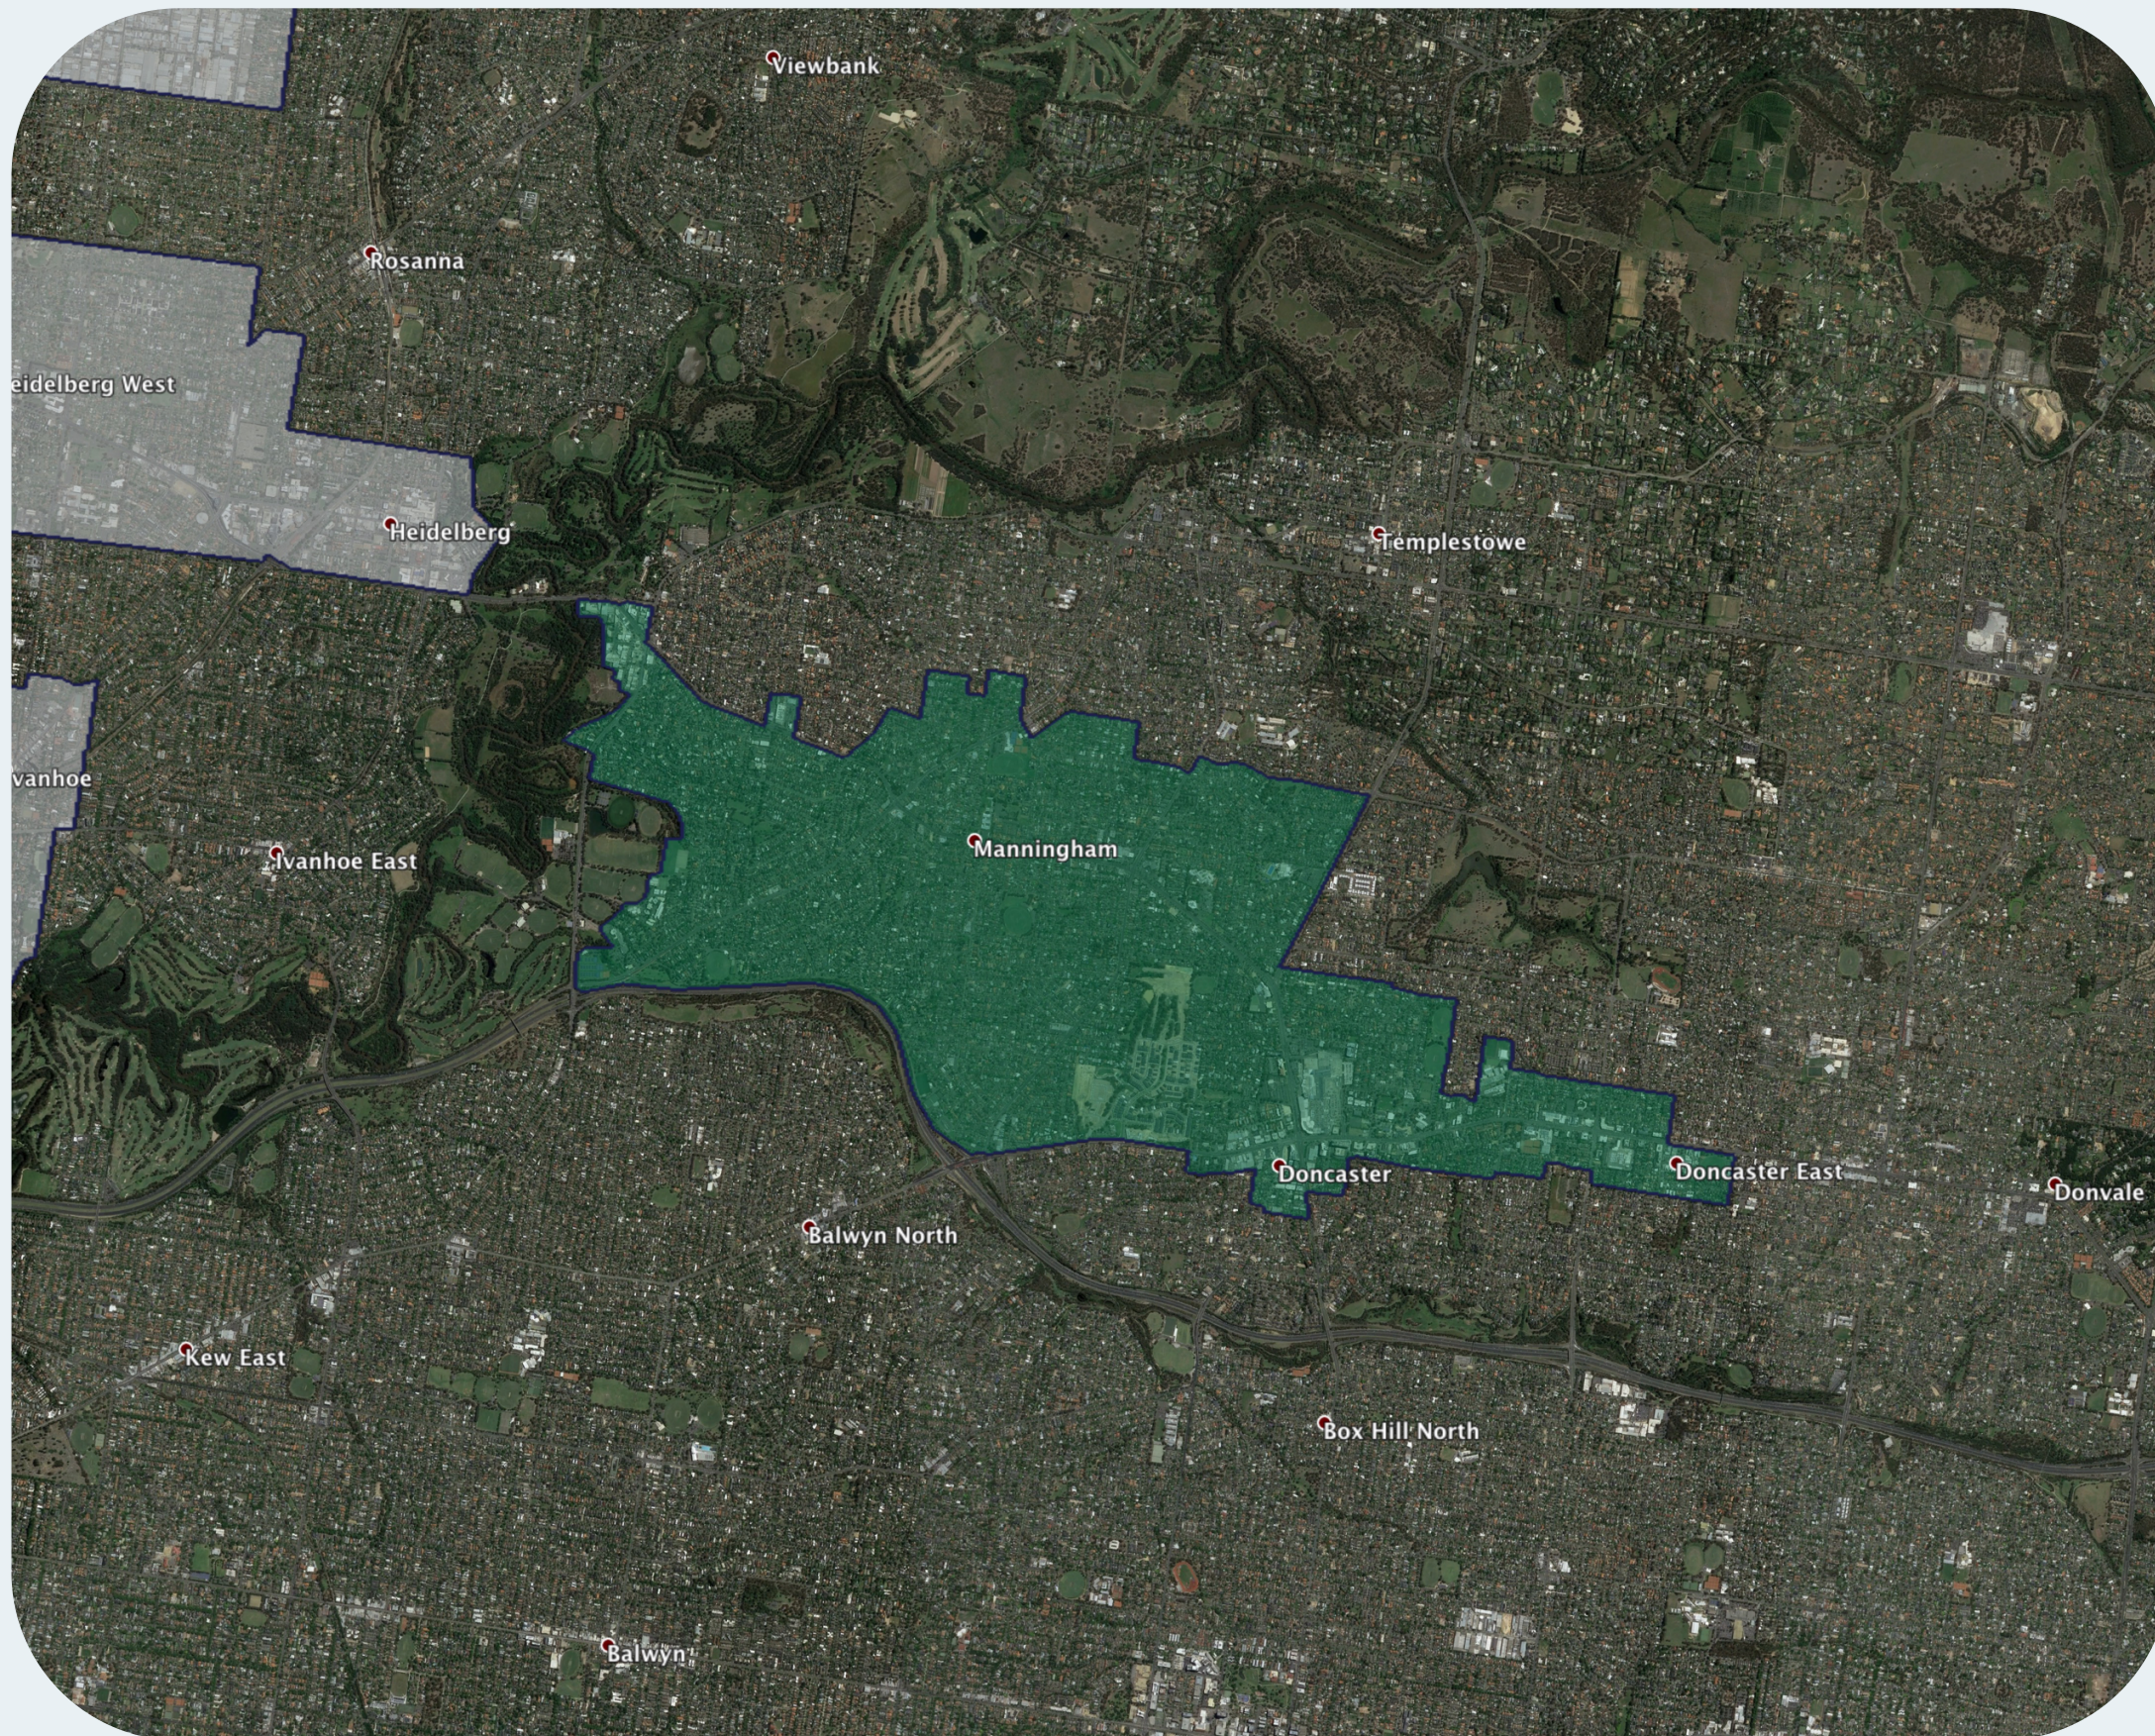

nbn™ Business Fibre Zone indicative map – Doncaster and surrounds

The nbn™ Business Fibre Initiative is available to businesses right across the country.

The areas highlighted on this map, are part of an nbn™ Business Fibre Zone that is eligible for business nbn™ Enterprise Ethernet.

To find out more about the Fibre Initiative contact your service provider, or visit: nbn.com.au/businessfibre

Key

-  nbn™ Business Fibre Zone
-  Adjacent/nearby nbn™ Business Fibre Zone (where relevant)