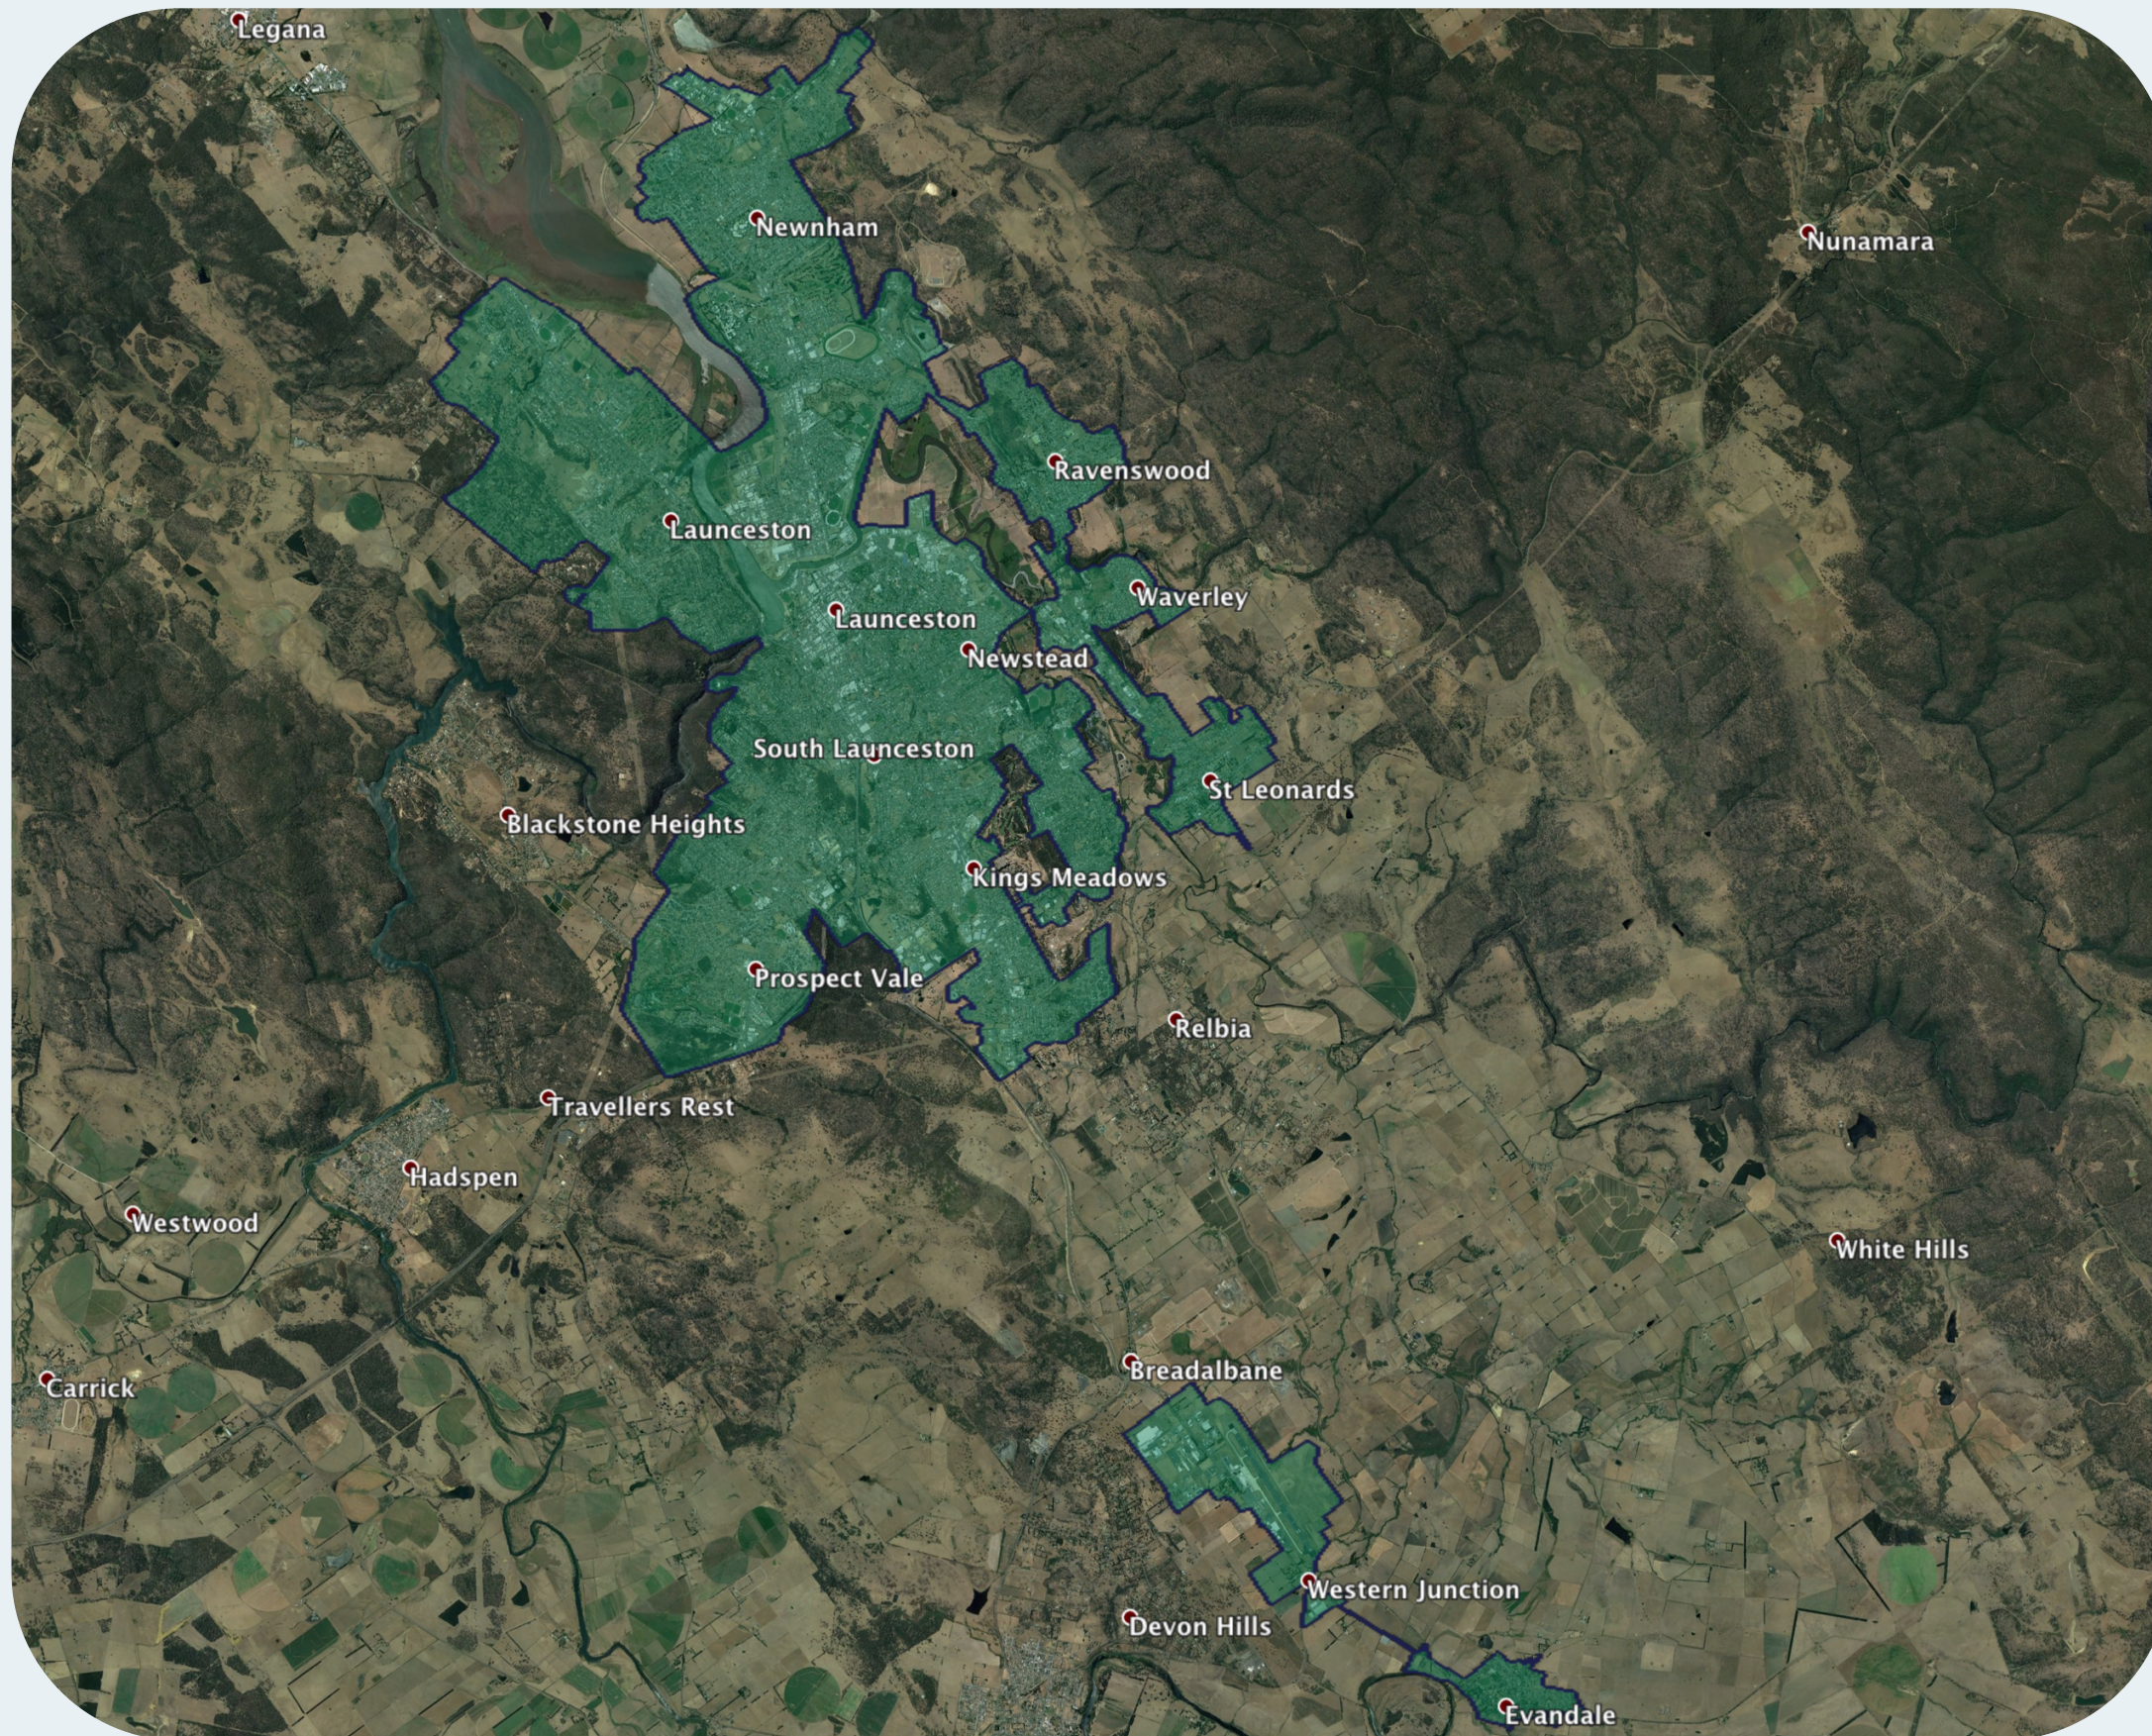

nbn™ Business Fibre Zone indicative map – Launceston and surrounds

The nbn™ Business Fibre Initiative is available to businesses right across the country.

The area highlighted on this map, is part of an nbn™ Business Fibre Zone that is eligible for business nbn™ Enterprise Ethernet.

To find out more about the Fibre Initiative contact your service provider, or visit: nbn.com.au/businessfibre

Key

-  nbn™ Business Fibre Zone
-  Adjacent/nearby nbn™ Business Fibre Zone (where relevant)