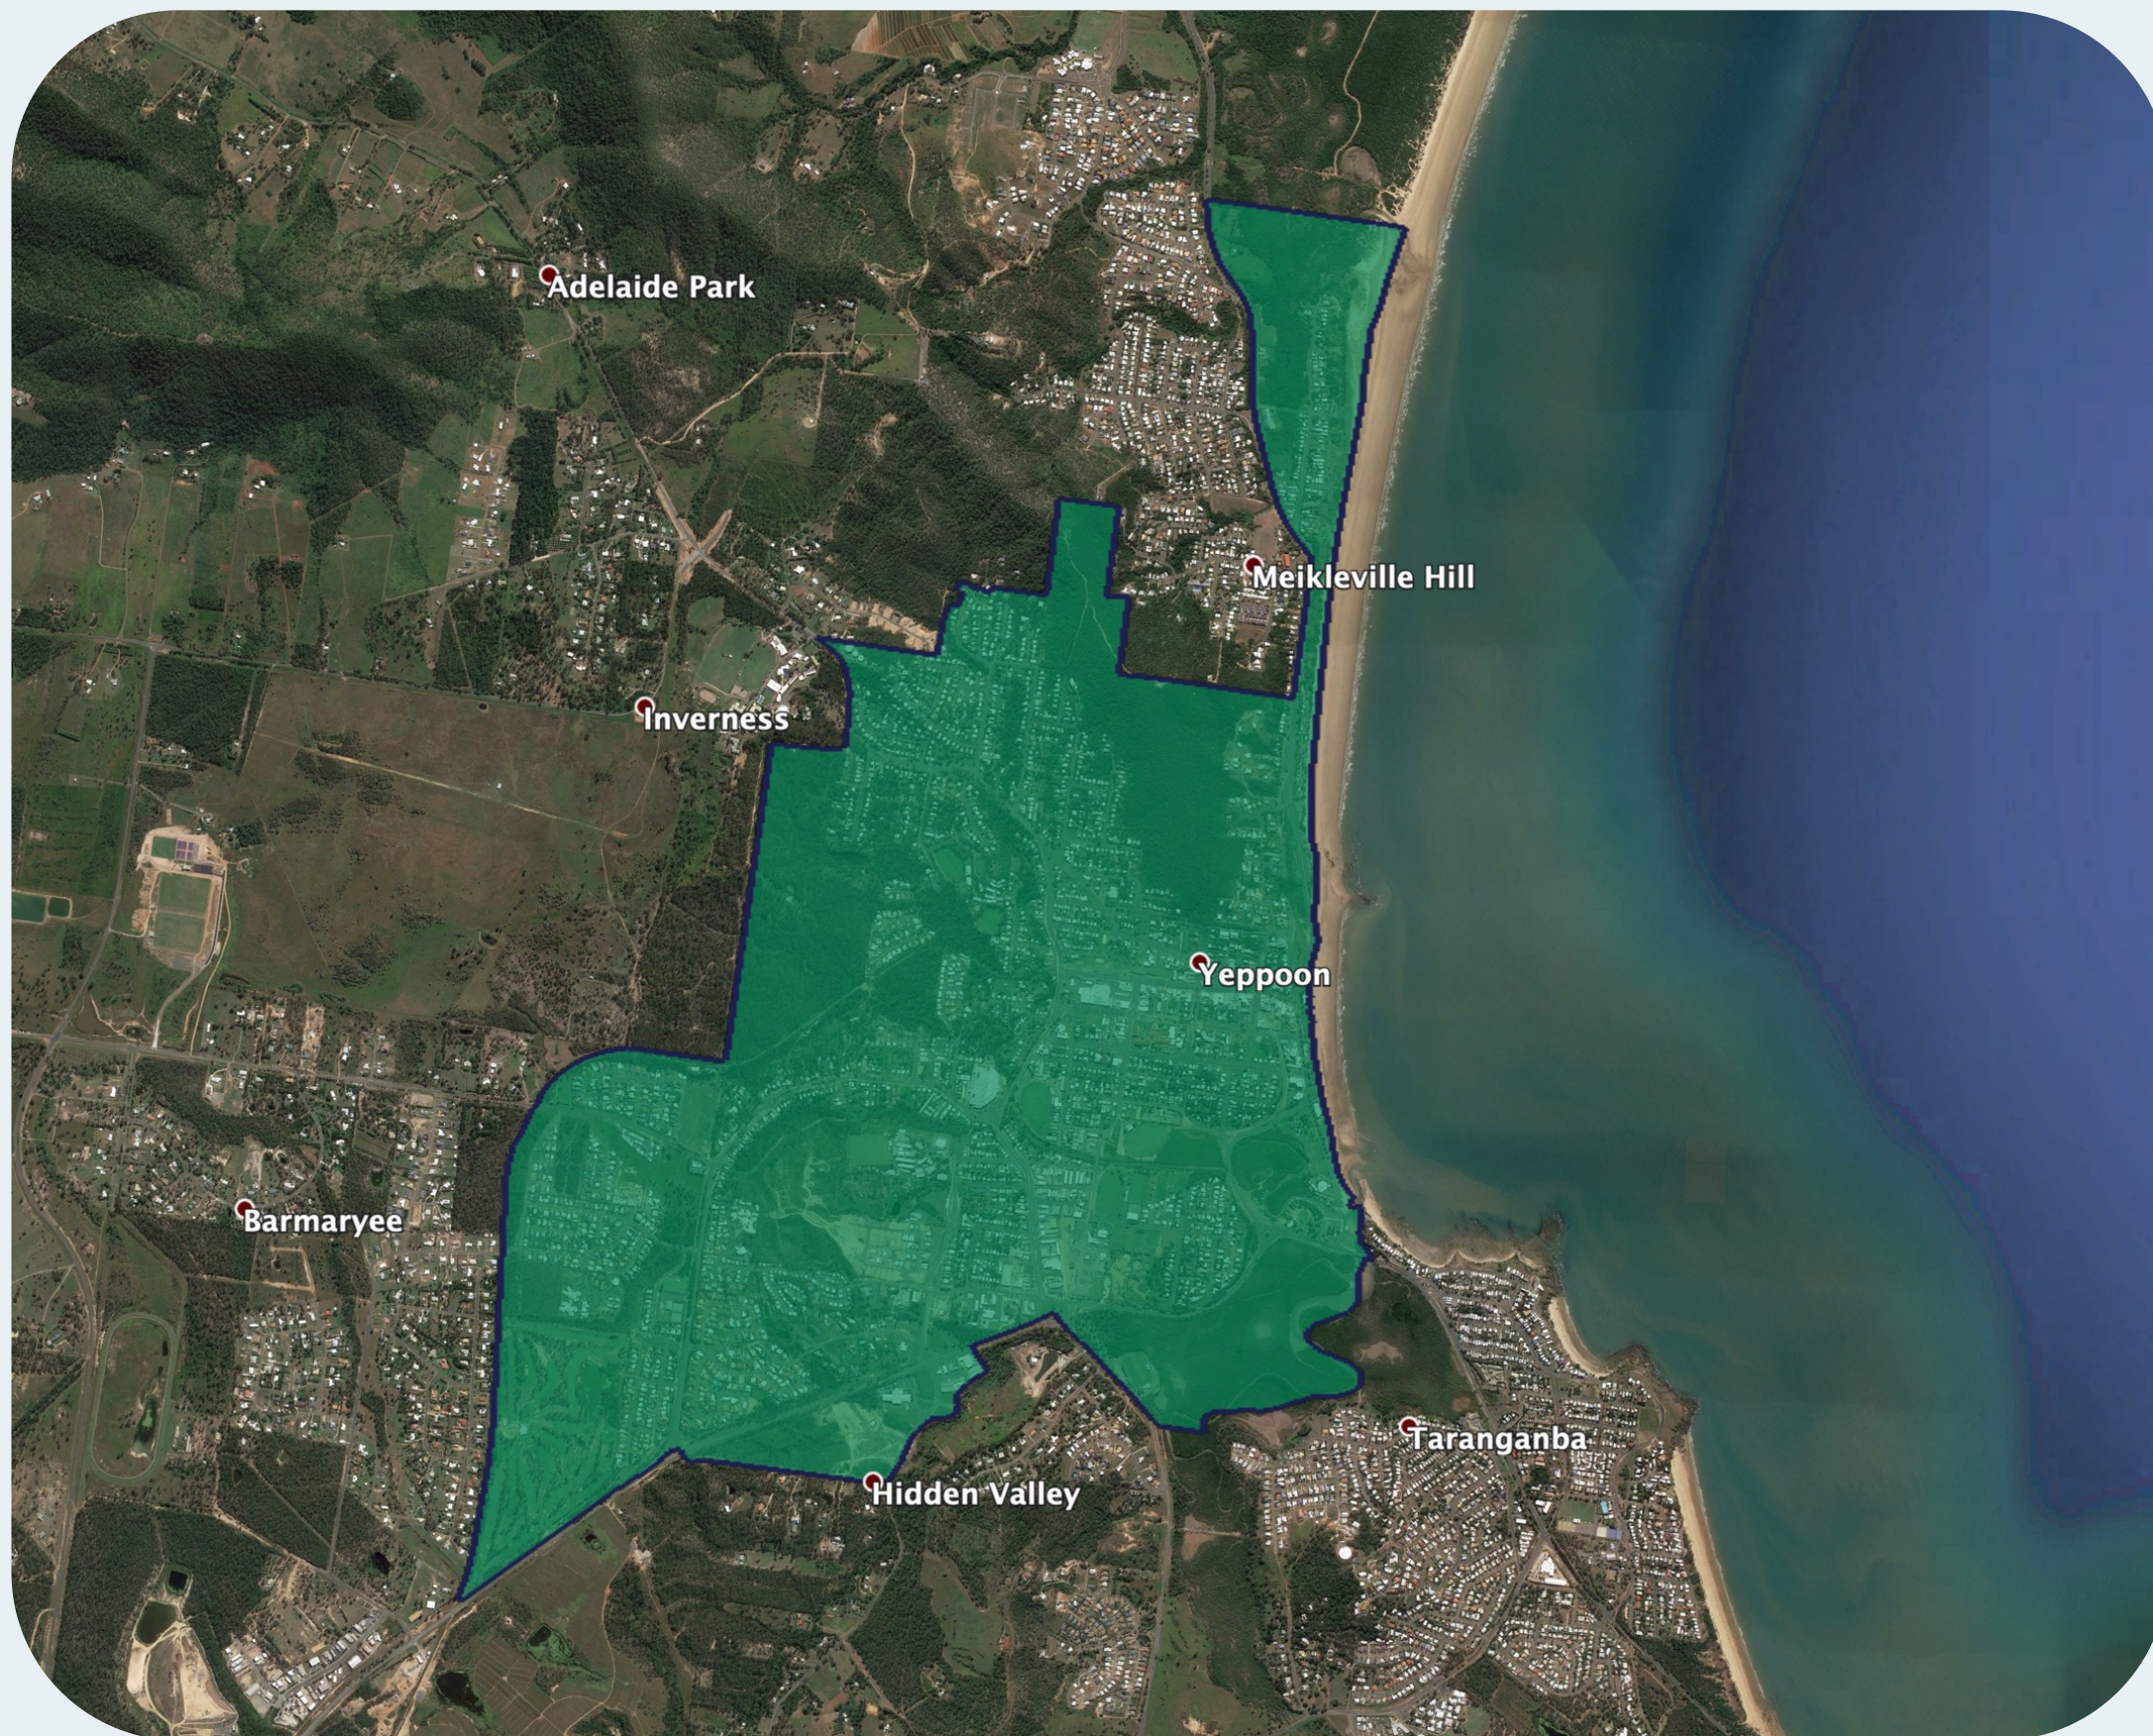

nbn™ Business Fibre Zone indicative map – Yeppoon and surrounds

The nbn™ Business Fibre Initiative is available to businesses right across the country.

The area highlighted on this map, is part of an nbn™ Business Fibre Zone that is eligible for business nbn™ Enterprise Ethernet.

To find out more about the Fibre Initiative contact your service provider, or visit: nbn.com.au/businessfibre

Key

-  nbn™ Business Fibre Zone
-  Adjacent/nearby nbn™ Business Fibre Zone (where relevant)