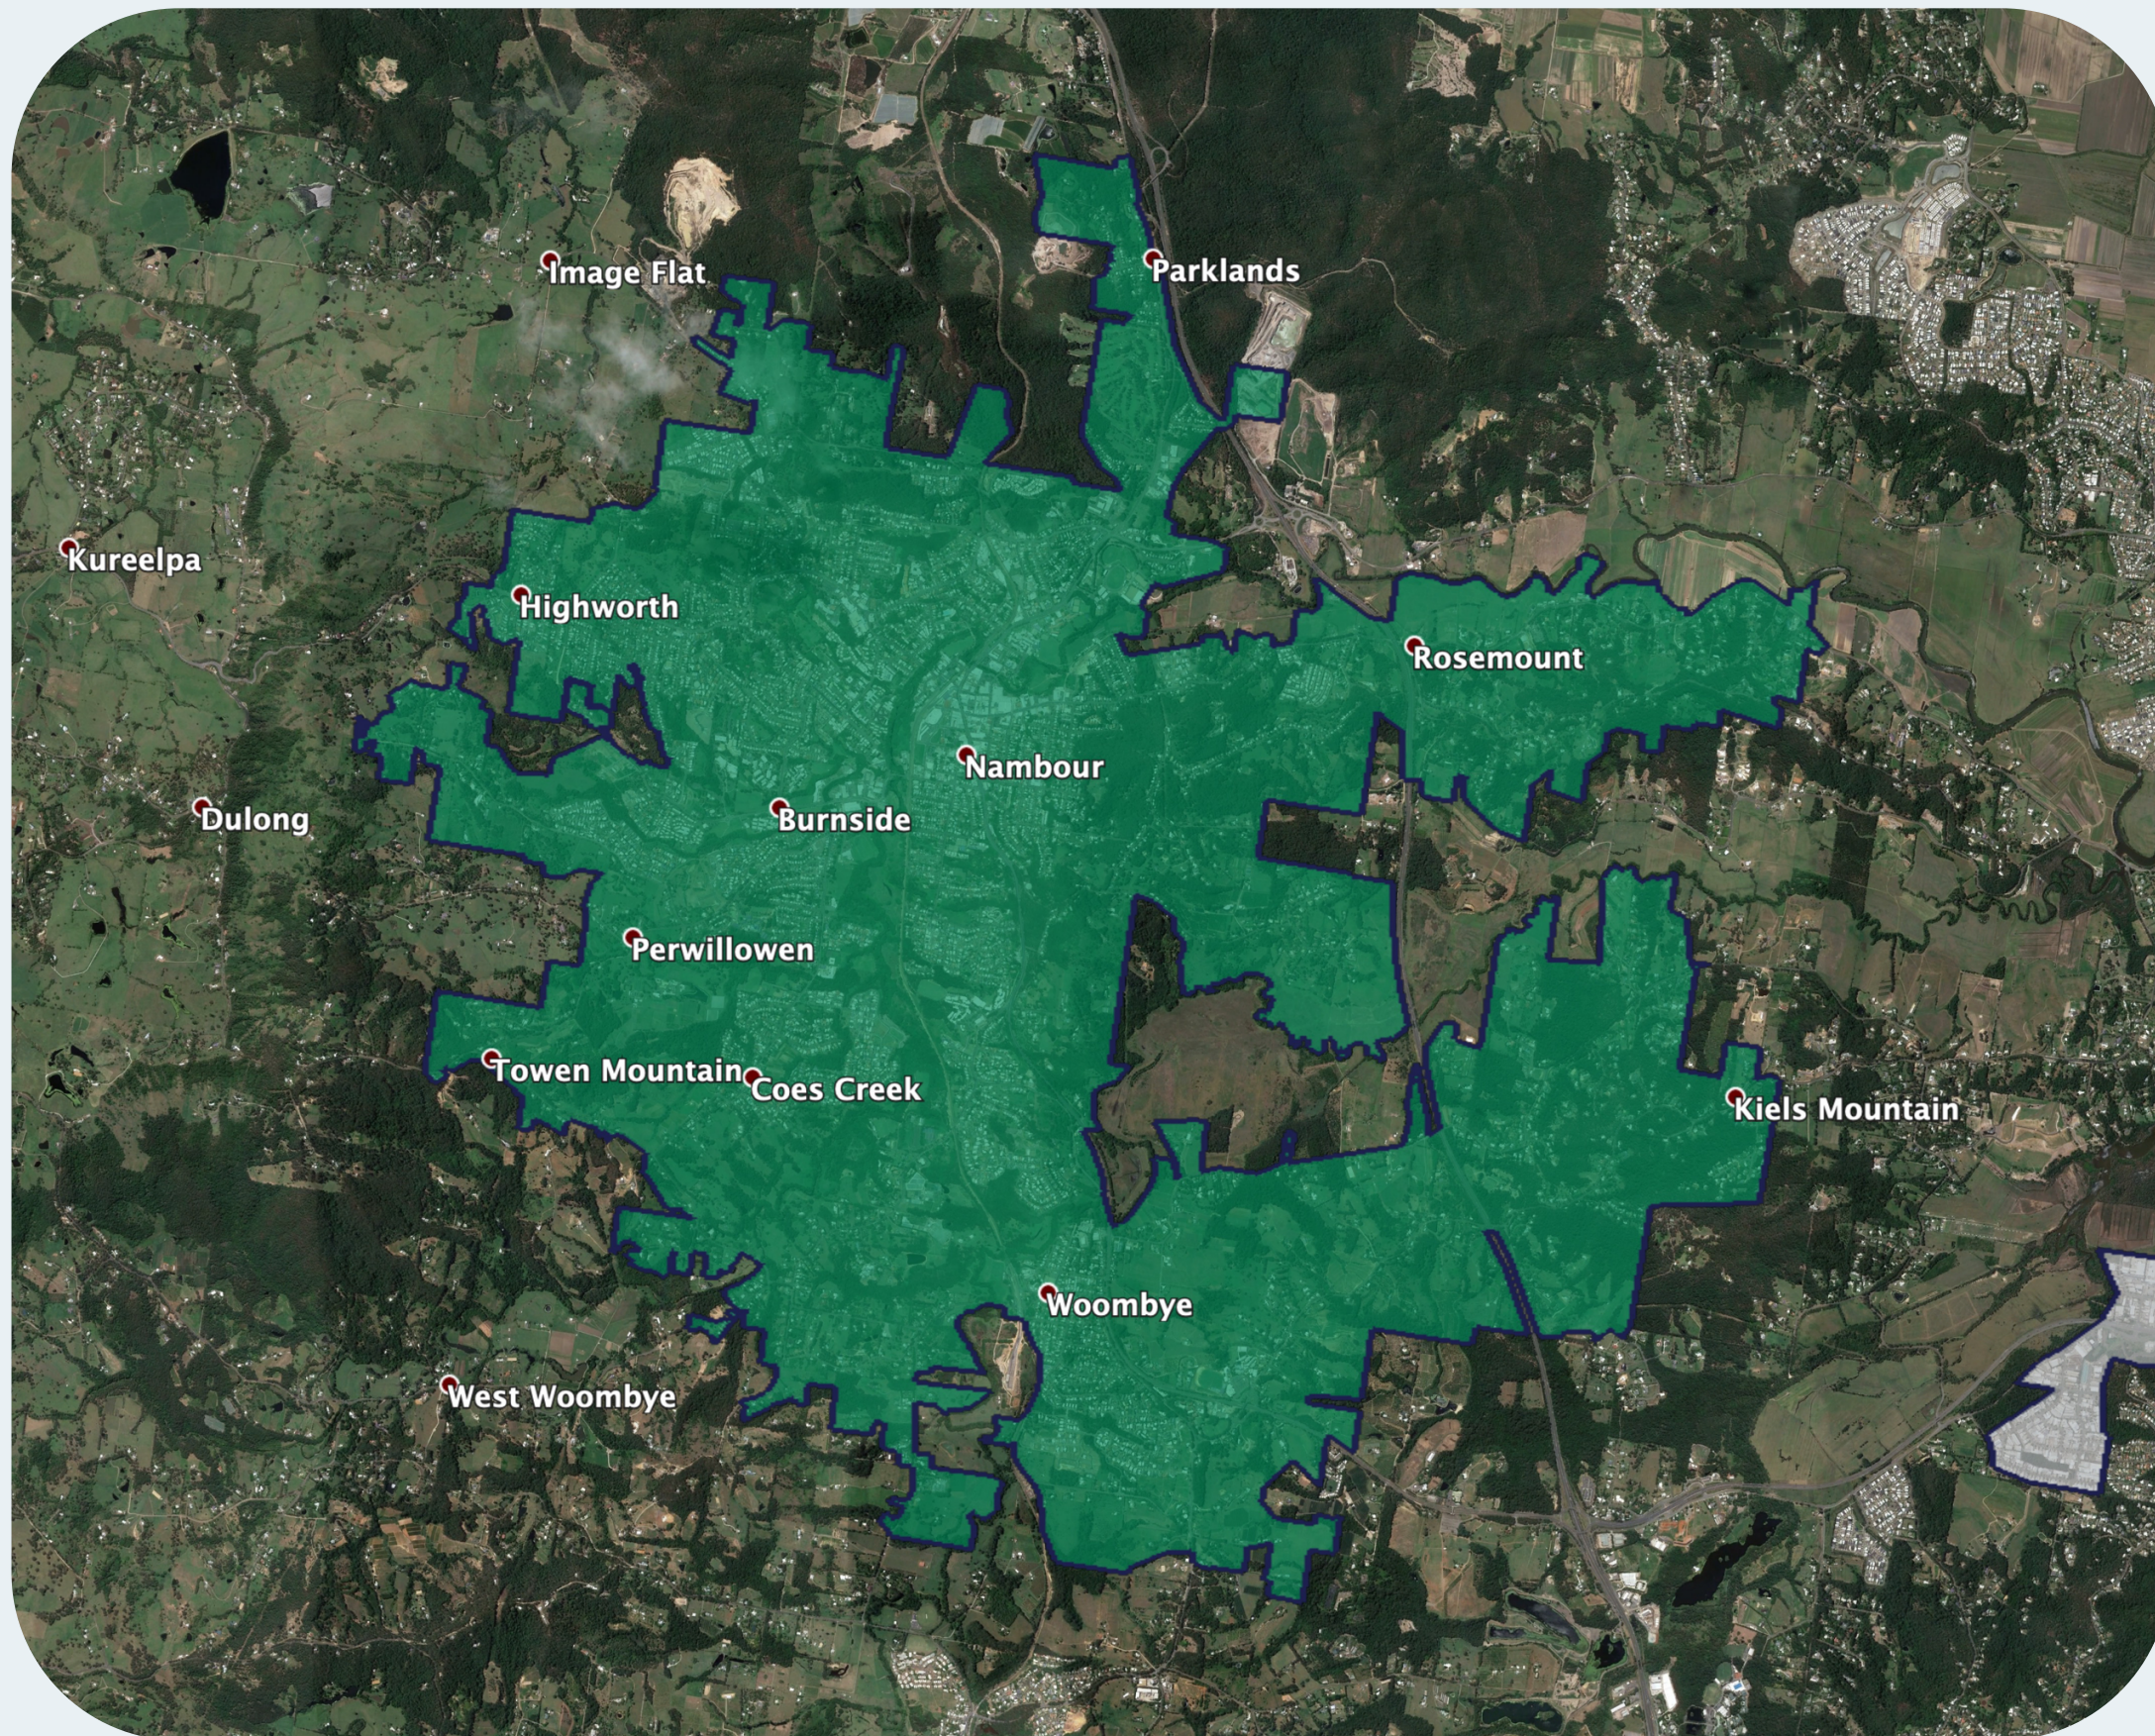

nbn™ Business Fibre Zone indicative map – Nambour and surrounds

The nbn™ Business Fibre Initiative is available to businesses right across the country.

The area highlighted on this map, are part of an nbn™ Business Fibre Zone that is eligible for business nbn™ Enterprise Ethernet.

To find out more about the Fibre Initiative contact your service provider, or visit: nbn.com.au/businessfibre

Key

-  nbn™ Business Fibre Zone
-  Adjacent/nearby nbn™ Business Fibre Zone (where relevant)