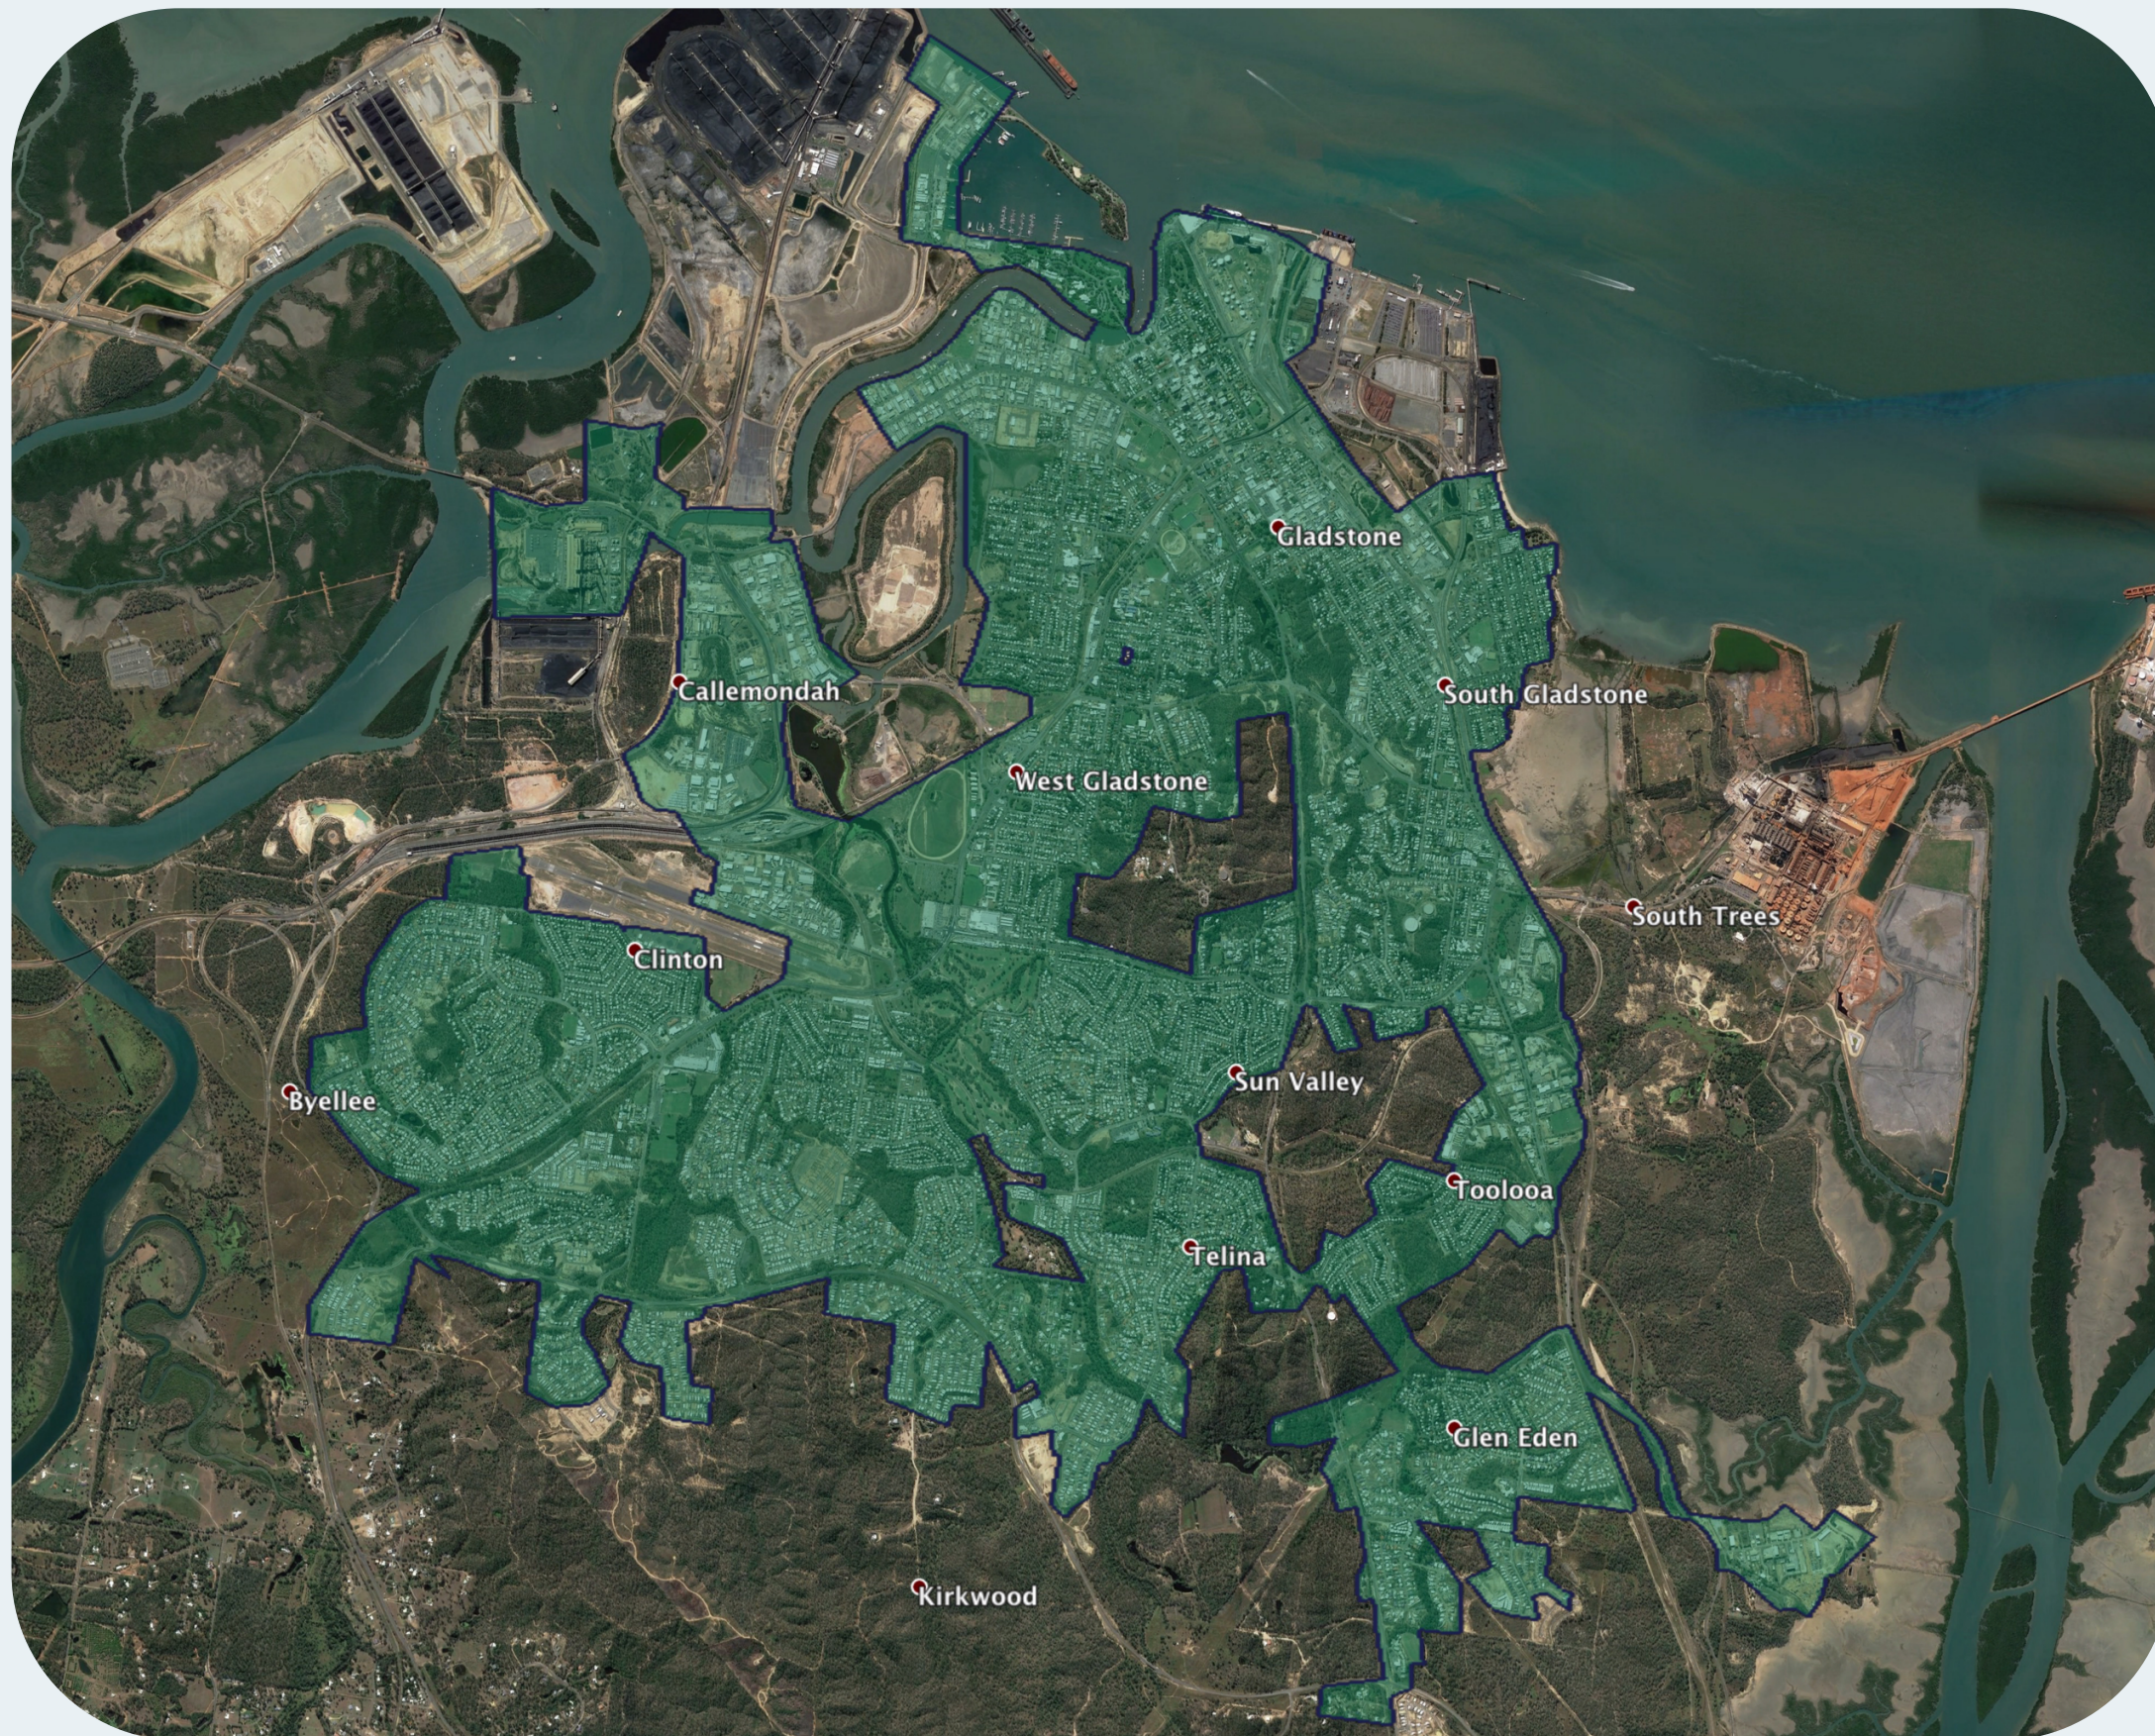

nbn™ Business Fibre Zone indicative map – Gladstone and surrounds

The nbn™ Business Fibre Initiative is available to businesses right across the country.

The area highlighted on this map, is part of an nbn™ Business Fibre Zone that is eligible for business nbn™ Enterprise Ethernet.

To find out more about the Fibre Initiative contact your service provider, or visit: nbn.com.au/businessfibre

Key

-  nbn™ Business Fibre Zone
-  Adjacent/nearby nbn™ Business Fibre Zone (where relevant)