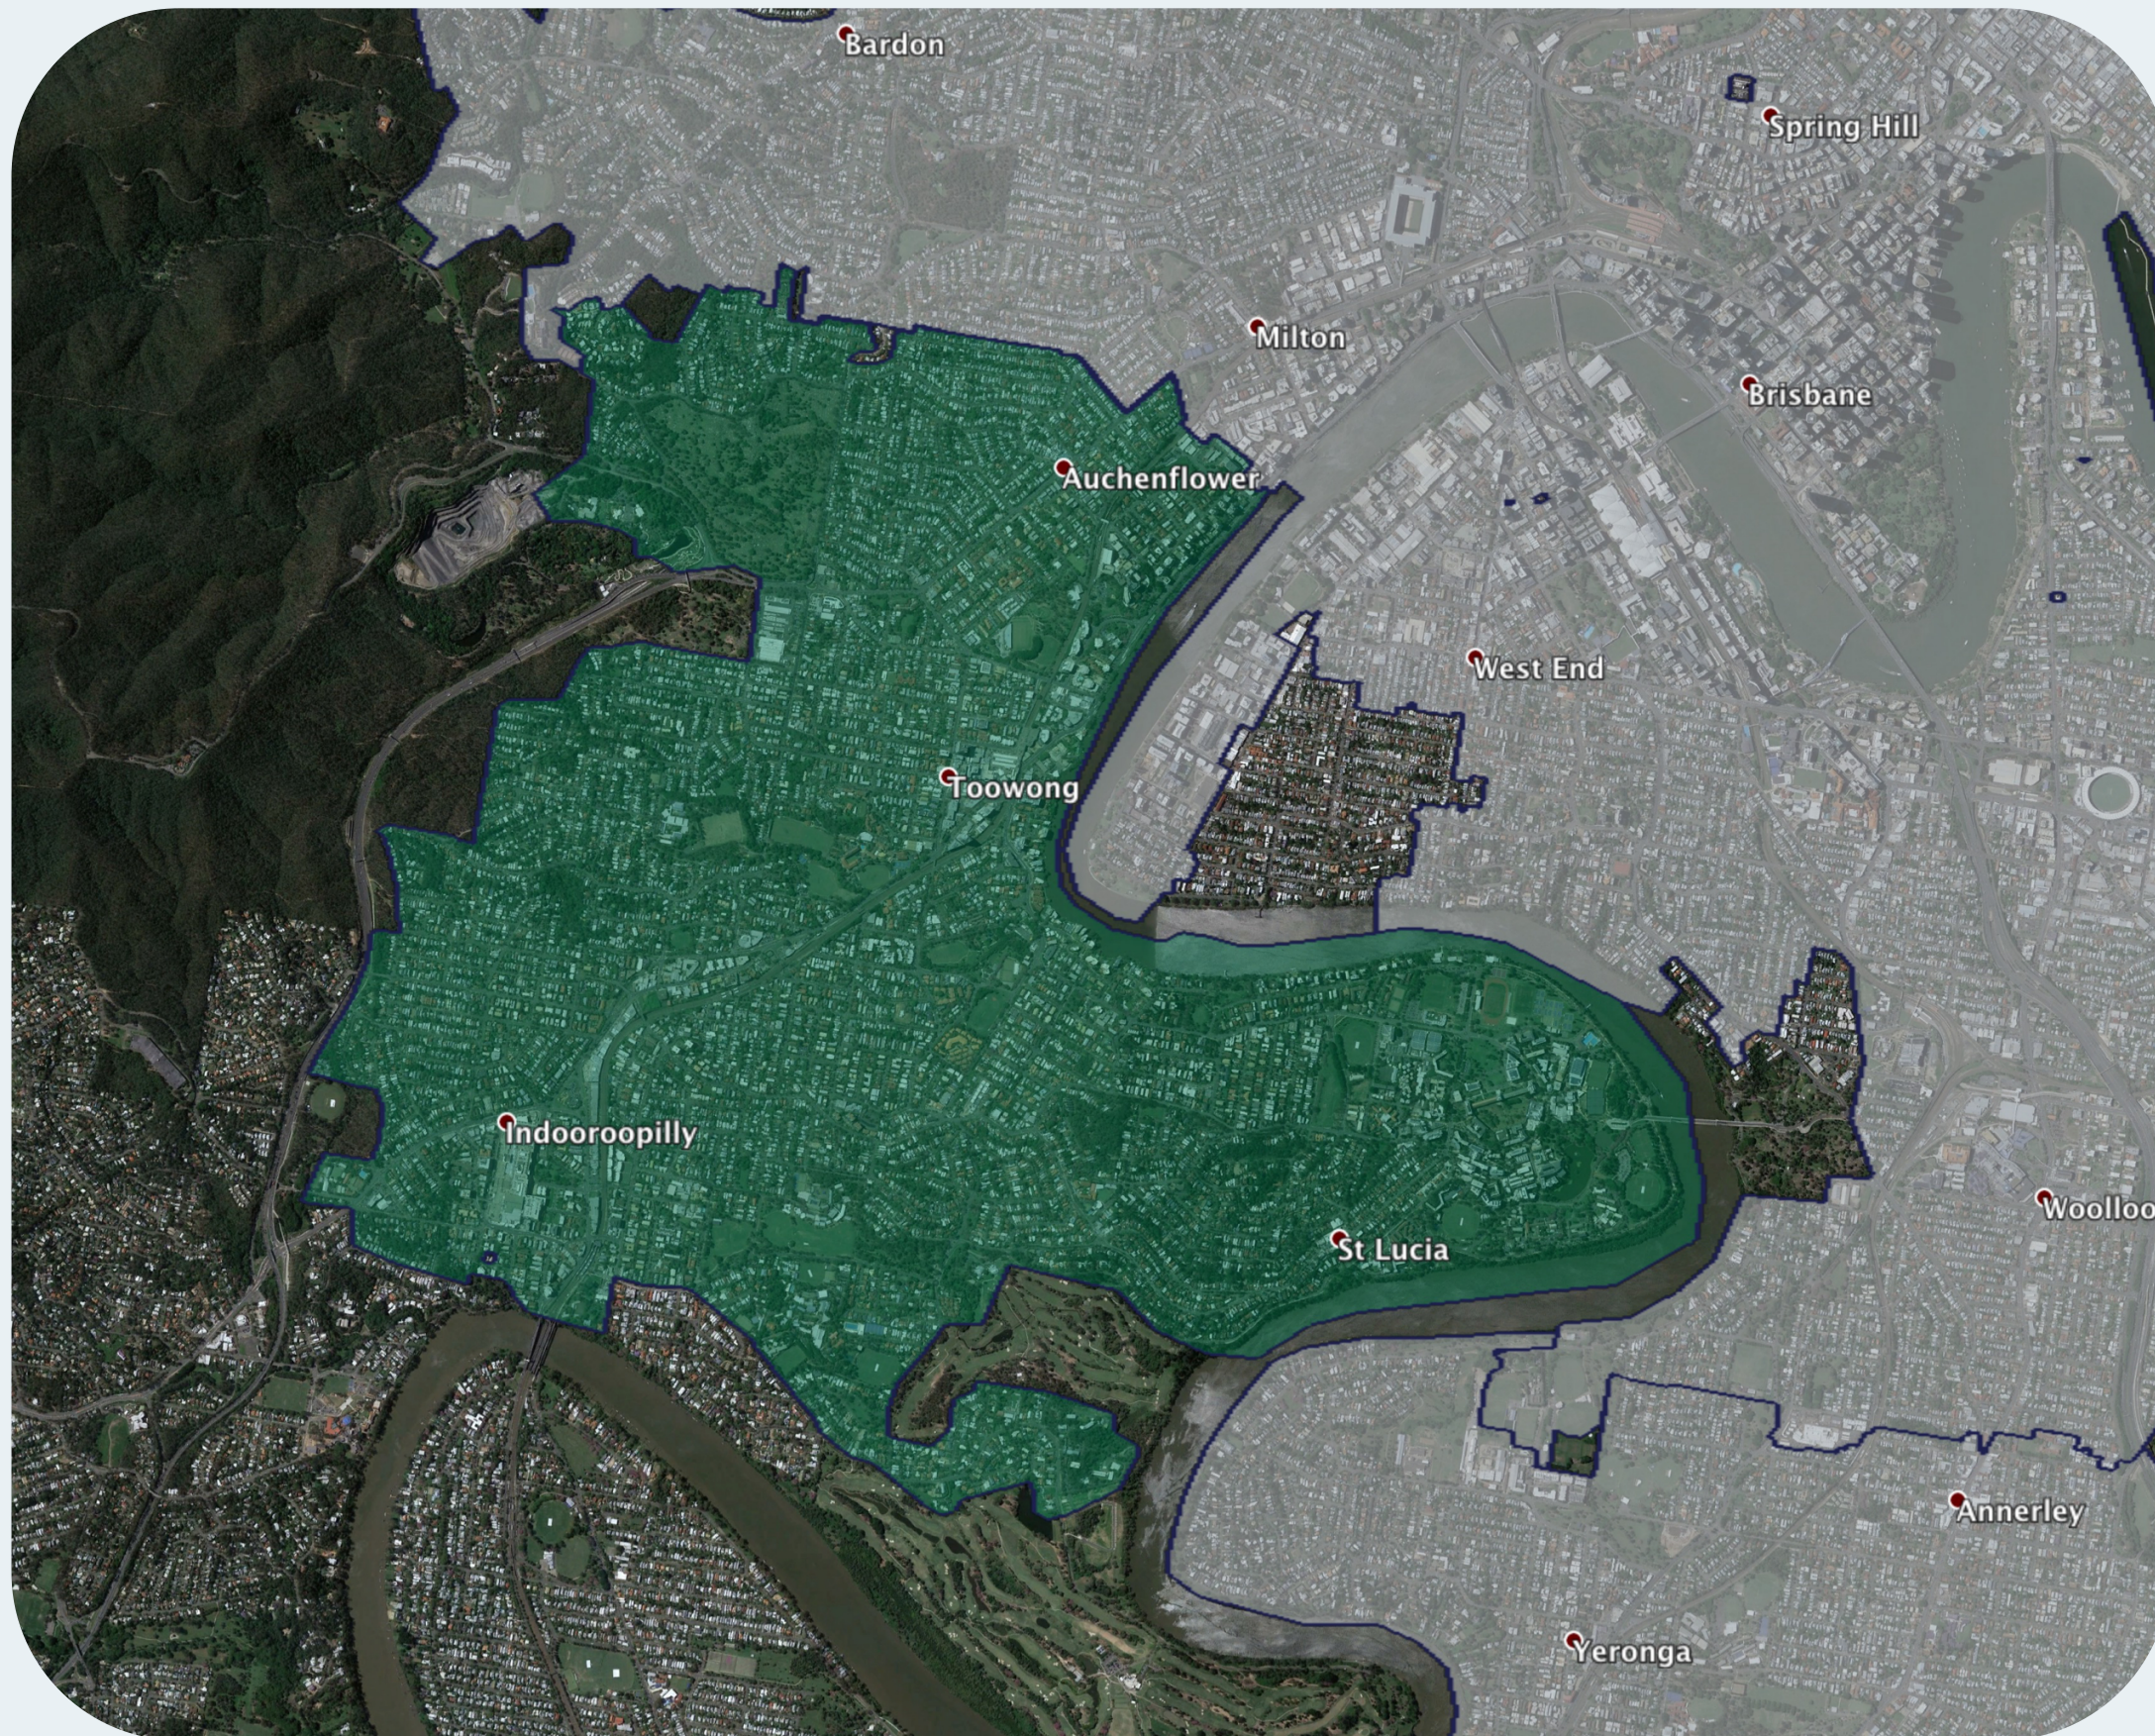

nbn™ Business Fibre Zone indicative map – Indooroopilly – Toowong and surrounds

The nbn™ Business Fibre Initiative is available to businesses right across the country.

The areas highlighted on this map, are part of an nbn™ Business Fibre Zone that is eligible for business nbn™ Enterprise Ethernet.

To find out more about the Fibre Initiative contact your service provider, or visit: nbn.com.au/businessfibre

Key

-  nbn™ Business Fibre Zone
-  Adjacent/nearby nbn™ Business Fibre Zone (where relevant)