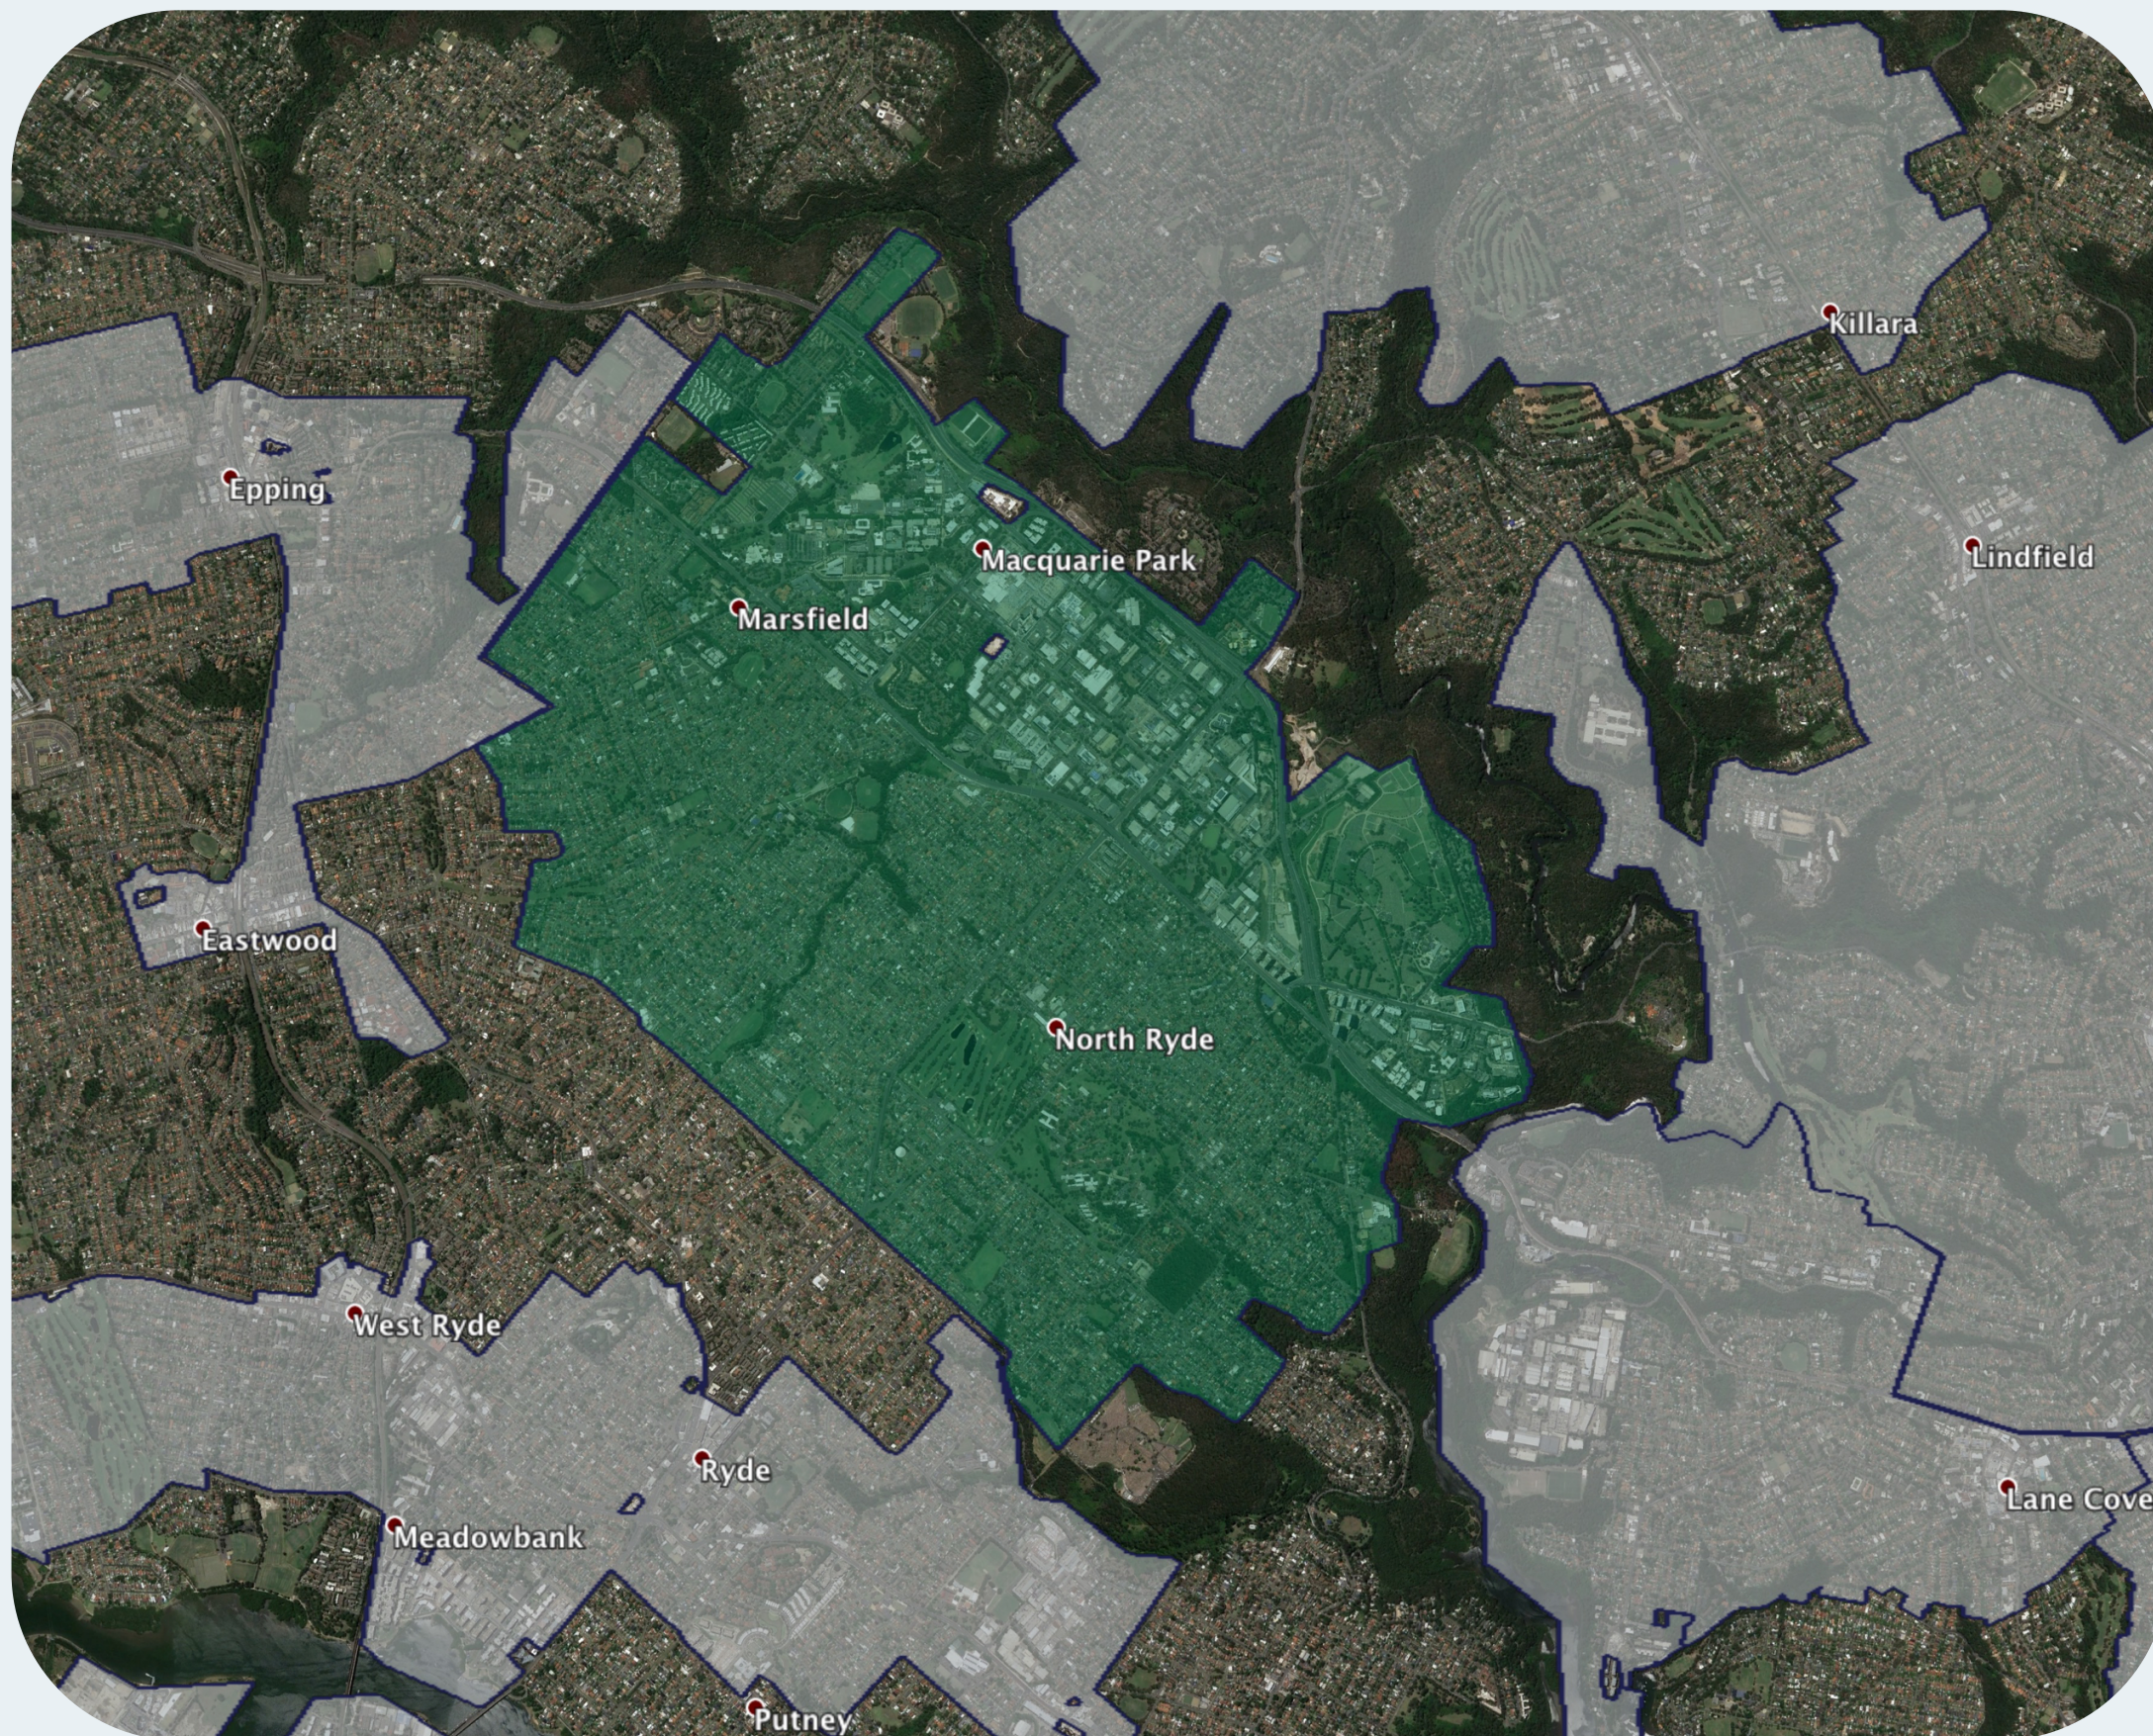

nbn™ Business Fibre Zone indicative map – Macquarie Park Nth Ryde and surrounds

The nbn™ Business Fibre Initiative is available to businesses right across the country.

The areas highlighted on this map, are part of an nbn™ Business Fibre Zone that is eligible for business nbn™ Enterprise Ethernet.

To find out more about the Fibre Initiative contact your service provider, or visit: nbn.com.au/businessfibre

Key

-  nbn™ Business Fibre Zone
-  Adjacent/nearby nbn™ Business Fibre Zone (where relevant)