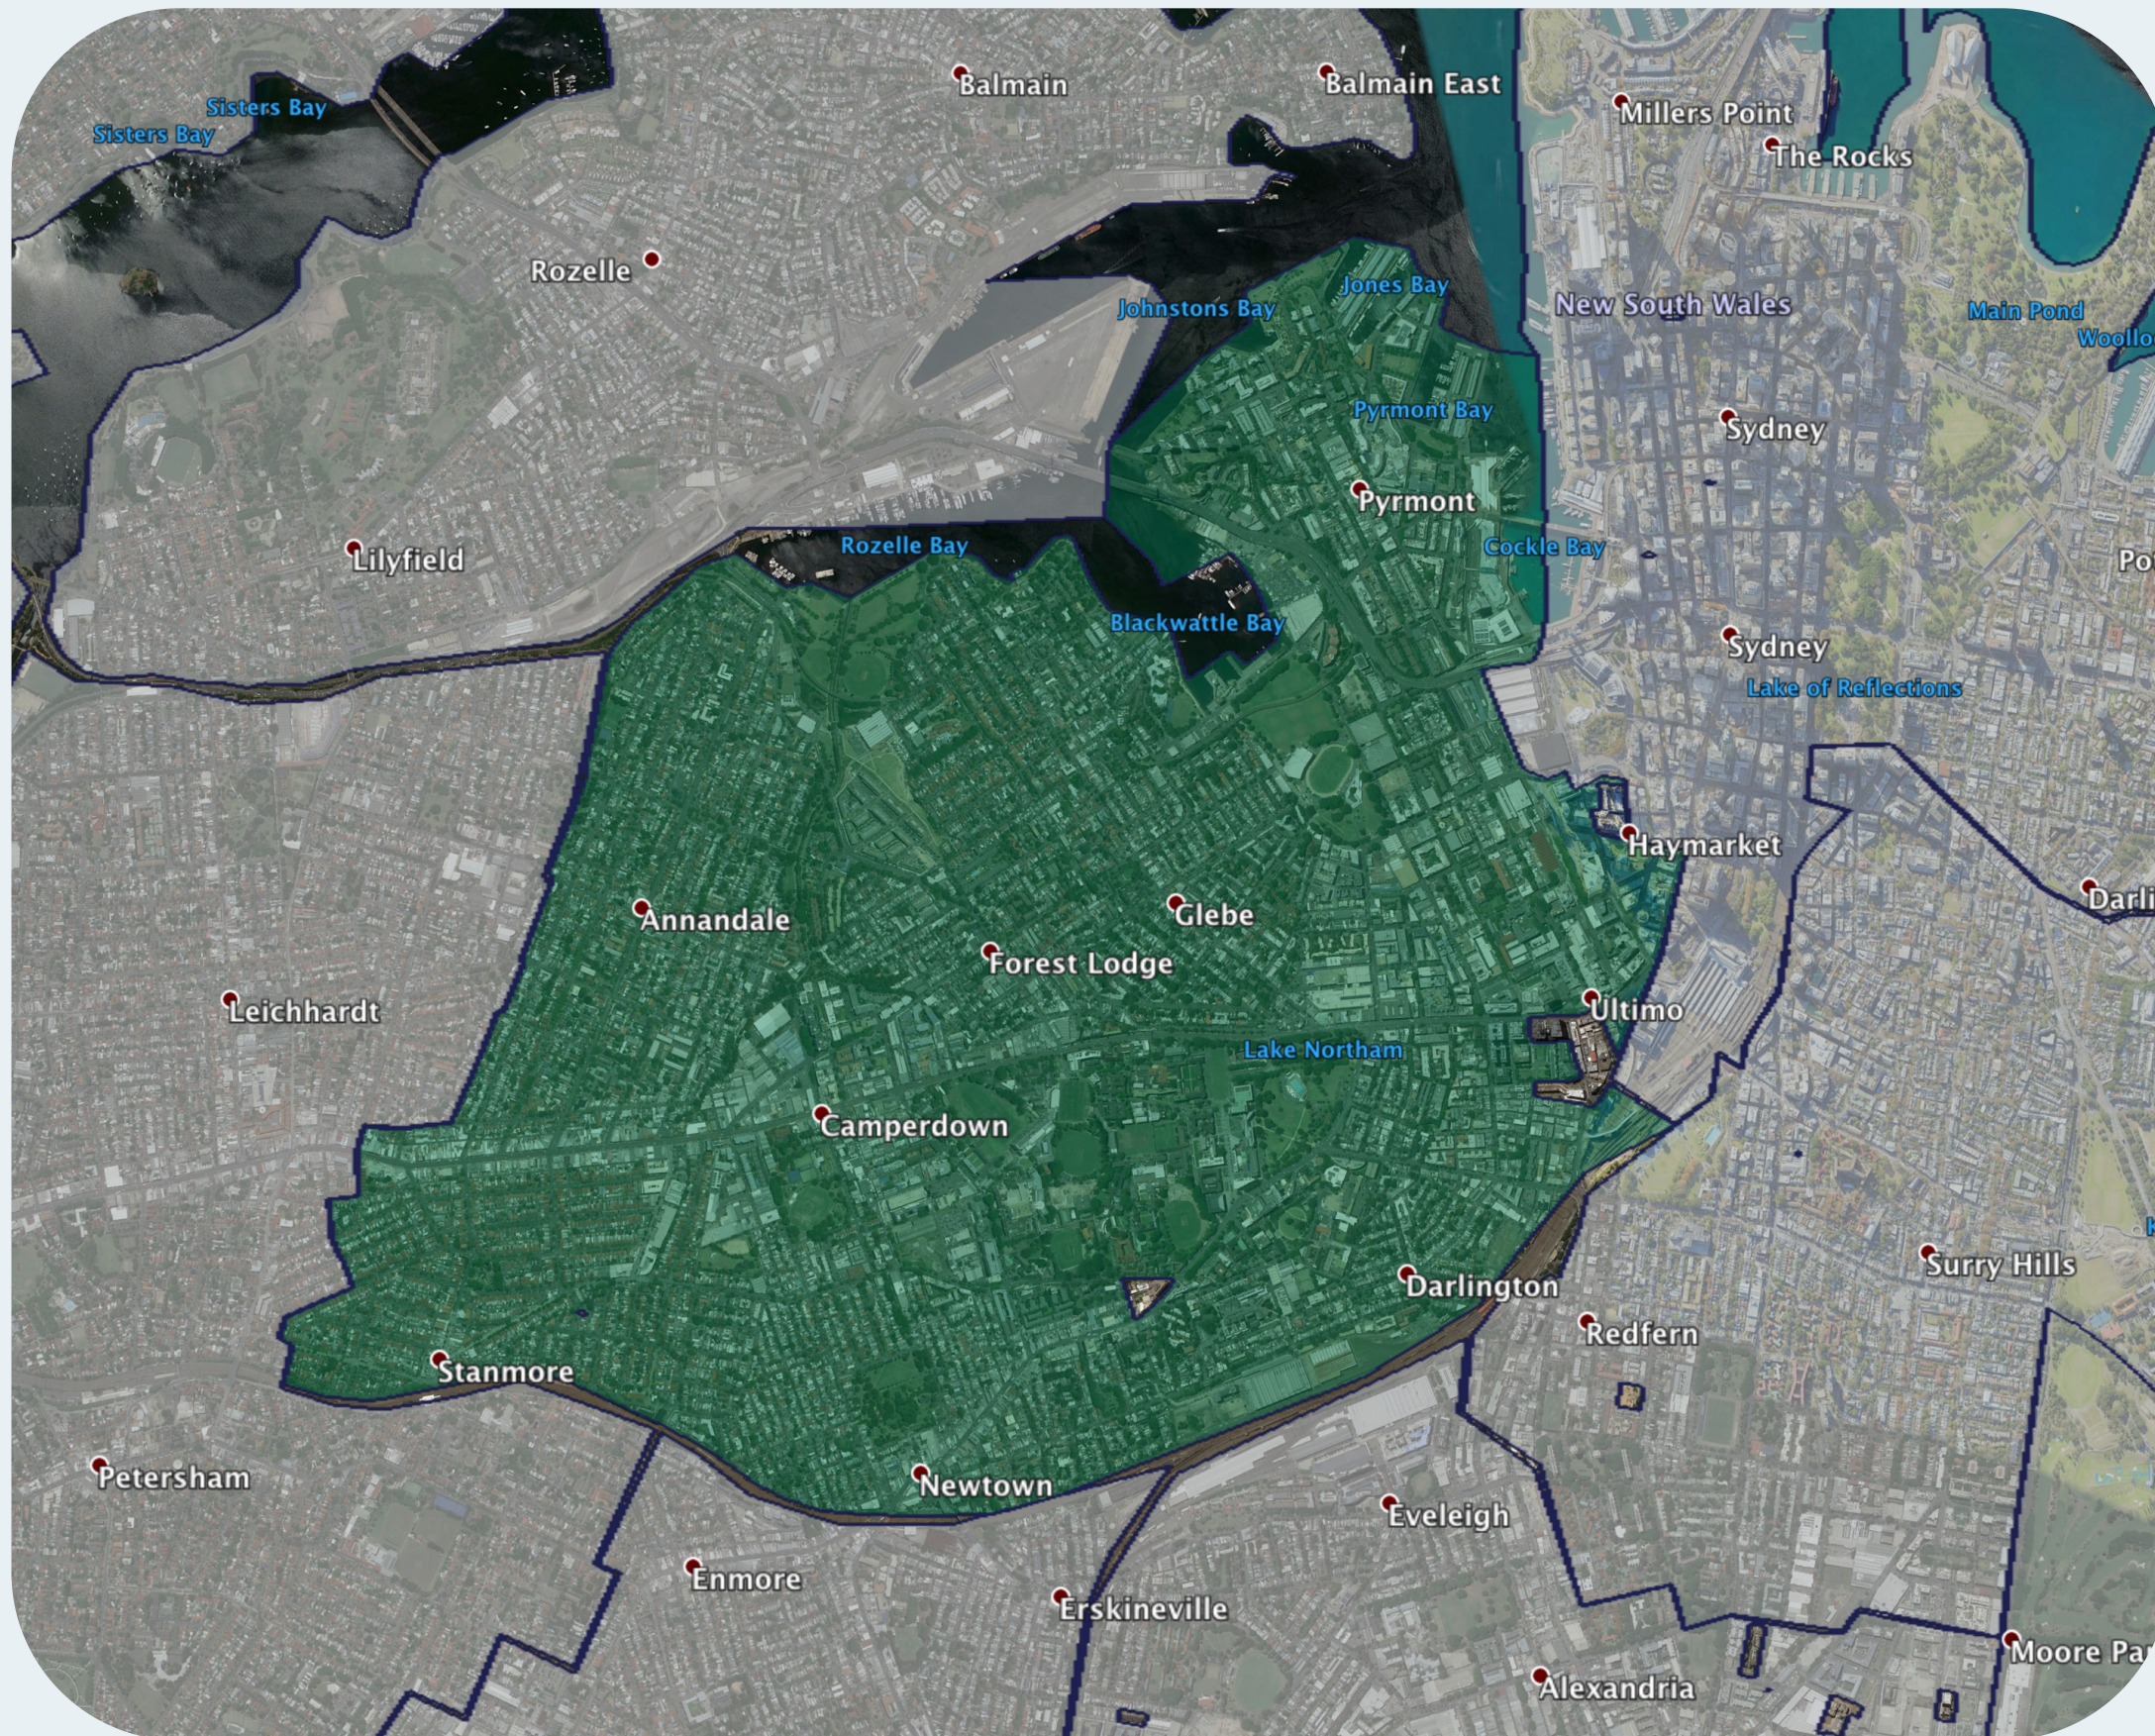

nbn™ Business Fibre Zone indicative map – Glebe and surrounds

The nbn™ Business Fibre Initiative is available to businesses right across the country.

The areas highlighted on this map, are part of an nbn™ Business Fibre Zone that is eligible for business nbn™ Enterprise Ethernet.

To find out more about the Fibre Initiative contact your service provider, or visit: nbn.com.au/businessfibre

Key

-  nbn™ Business Fibre Zone
-  Adjacent/nearby nbn™ Business Fibre Zone (where relevant)