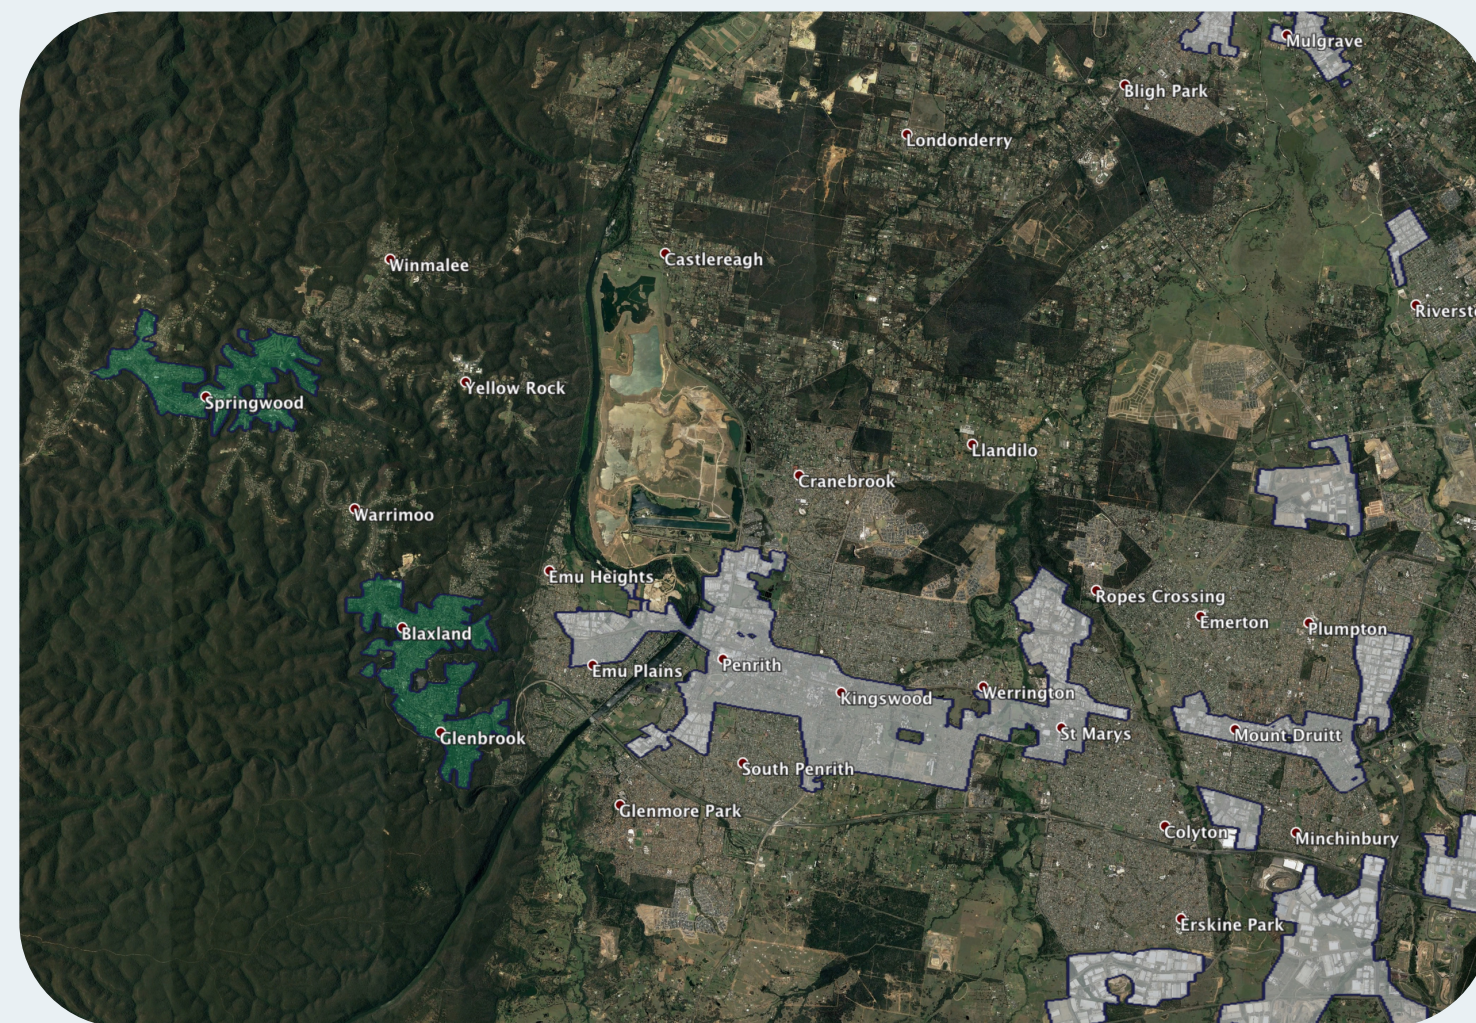

# nbn™ Business Fibre Zone indicative map – Blue Mountains and surrounds

The nbn™ Business Fibre Initiative is available to businesses right across the country.

The areas highlighted on this map, are part of an nbn™ Business Fibre Zone that is eligible for business nbn™ Enterprise Ethernet.

## Key

-  nbn™ Business Fibre Zone
-  Adjacent/nearby nbn™ Business Fibre Zone (where relevant)

To find out more about the Fibre Initiative contact your service provider, or visit: [nbn.com.au/businessfibre](https://nbn.com.au/businessfibre)