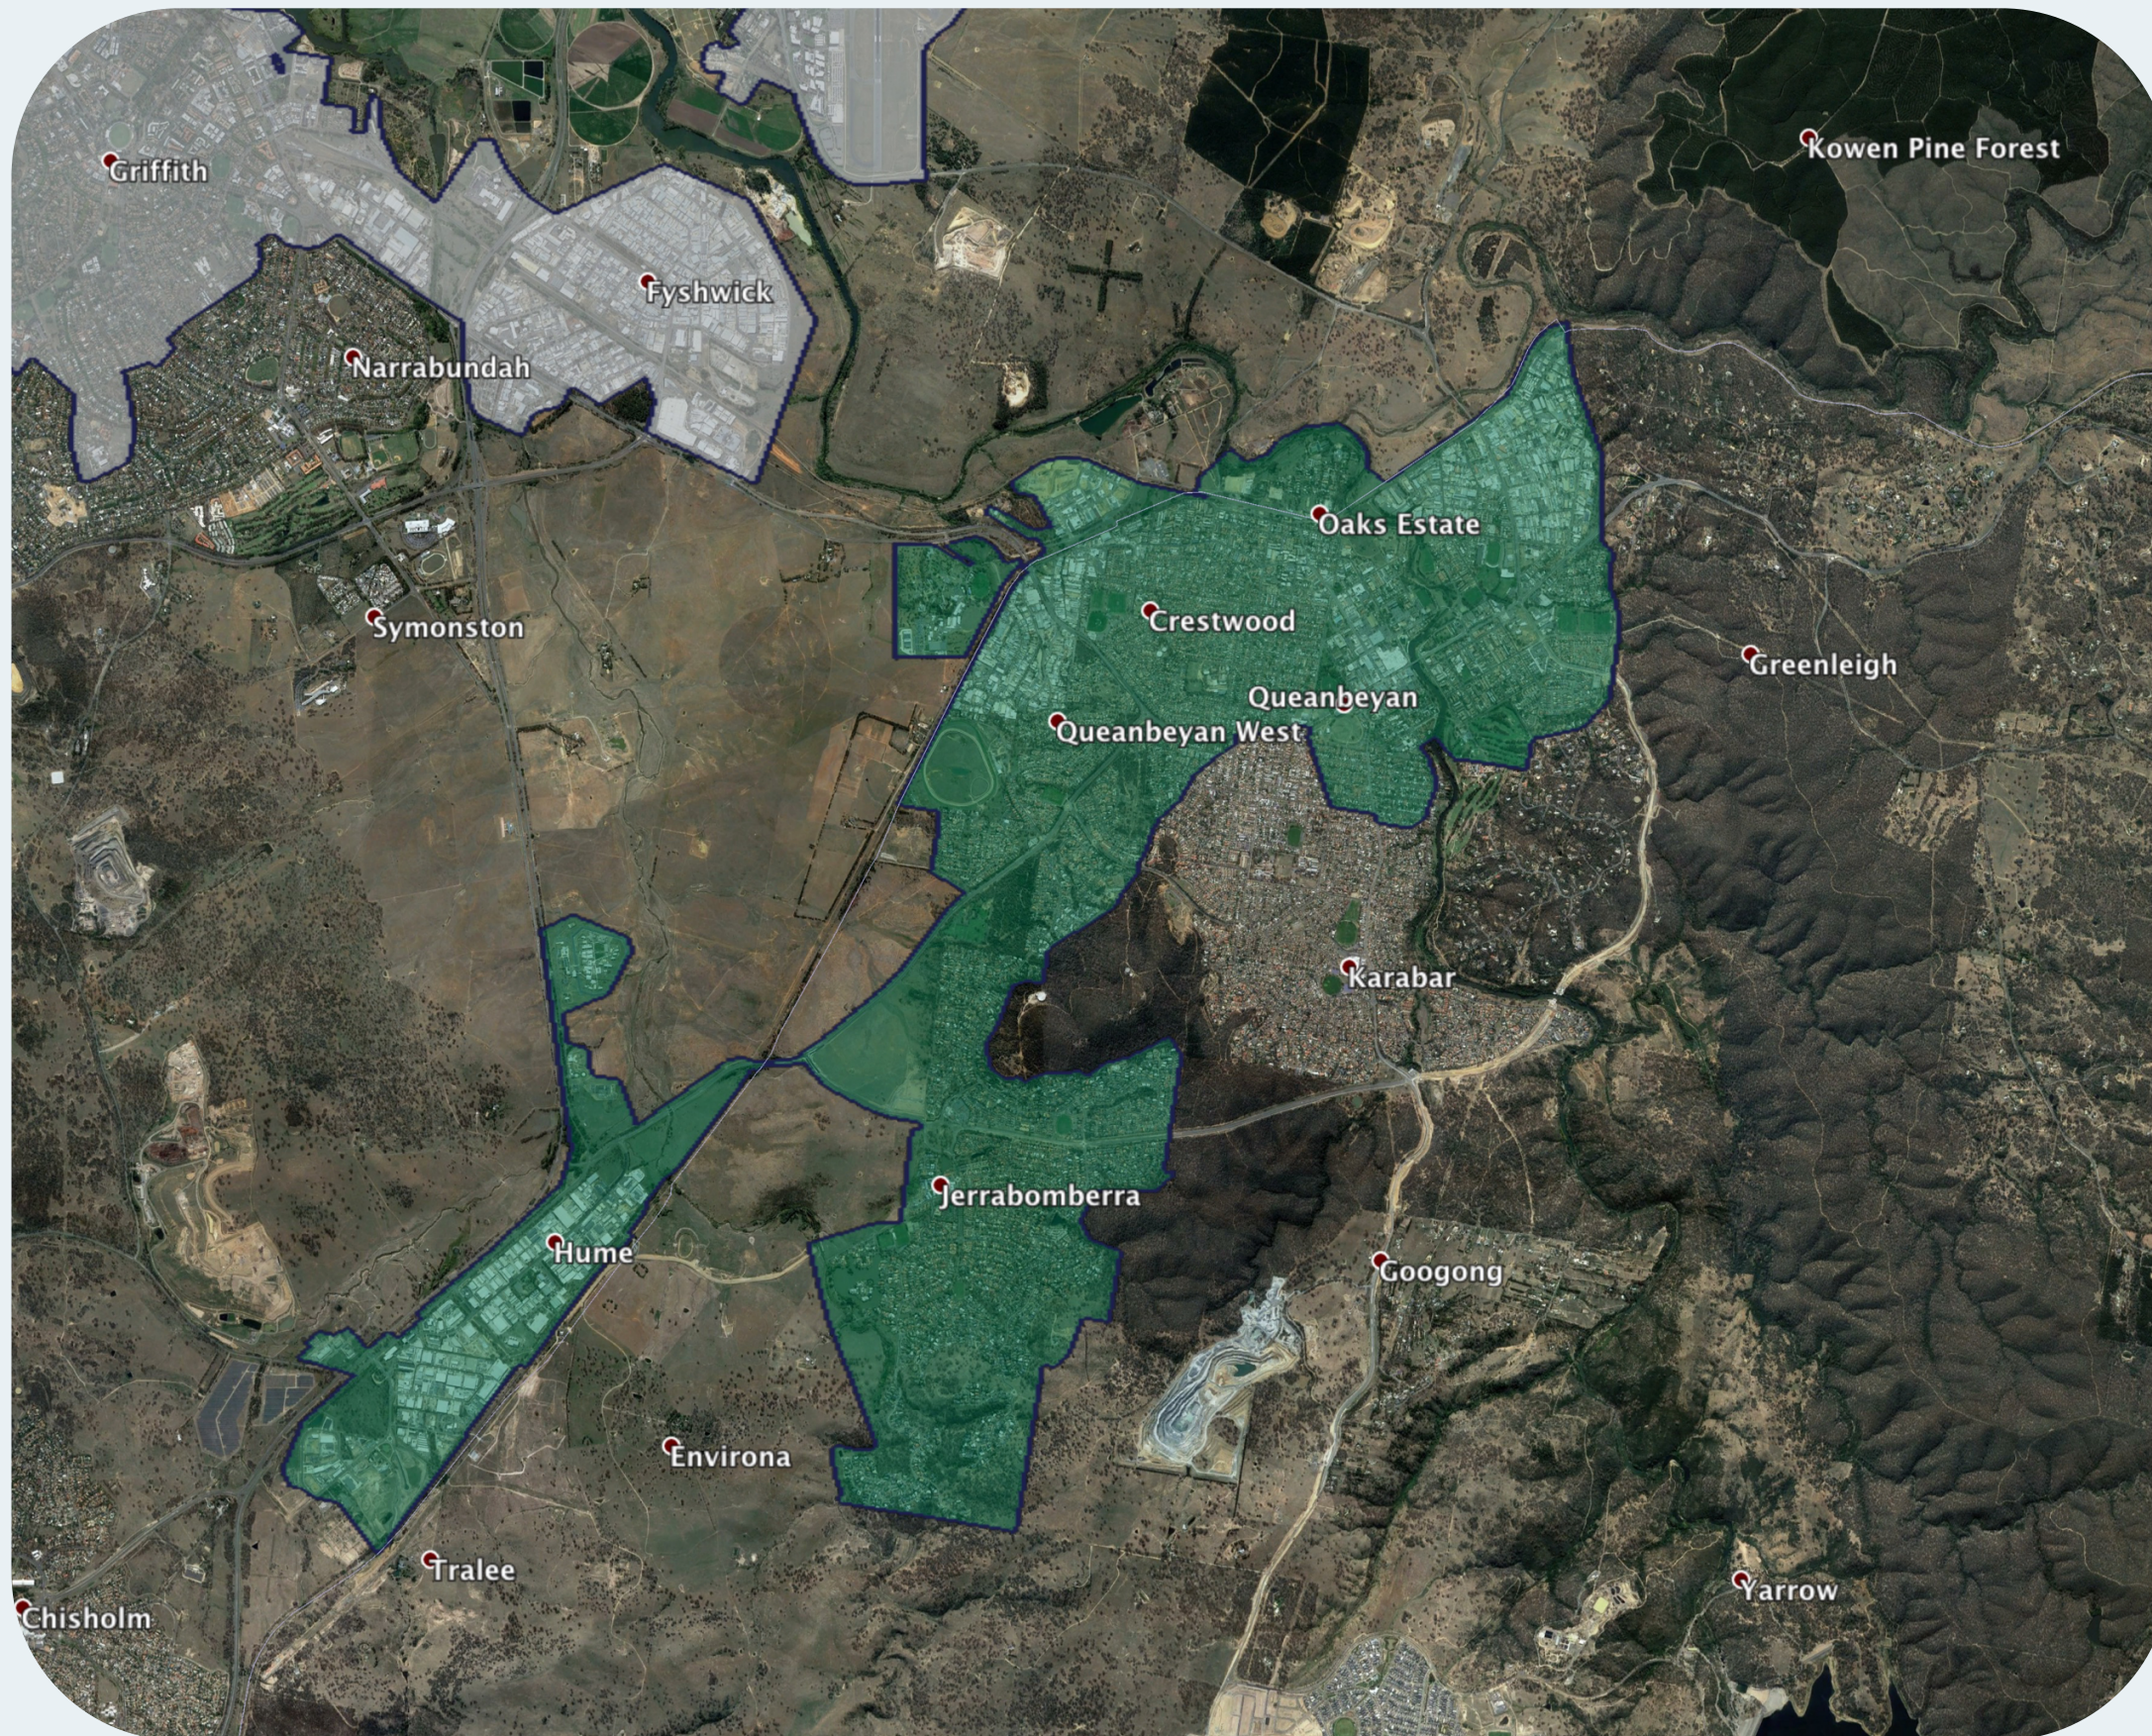

nbn™ Business Fibre Zone indicative map - Queanbeyan - Hume and surrounds

The nbn™ Business Fibre Initiative is available to businesses right across the country.

The areas highlighted on this map, are part of an nbn™ Business Fibre Zone that is eligible for business nbn™ Enterprise Ethernet.

To find out more about the Fibre Initiative contact your service provider, or visit: nbn.com.au/businessfibre

Key

-  nbn™ Business Fibre Zone
-  Adjacent/nearby nbn™ Business Fibre Zone (where relevant)