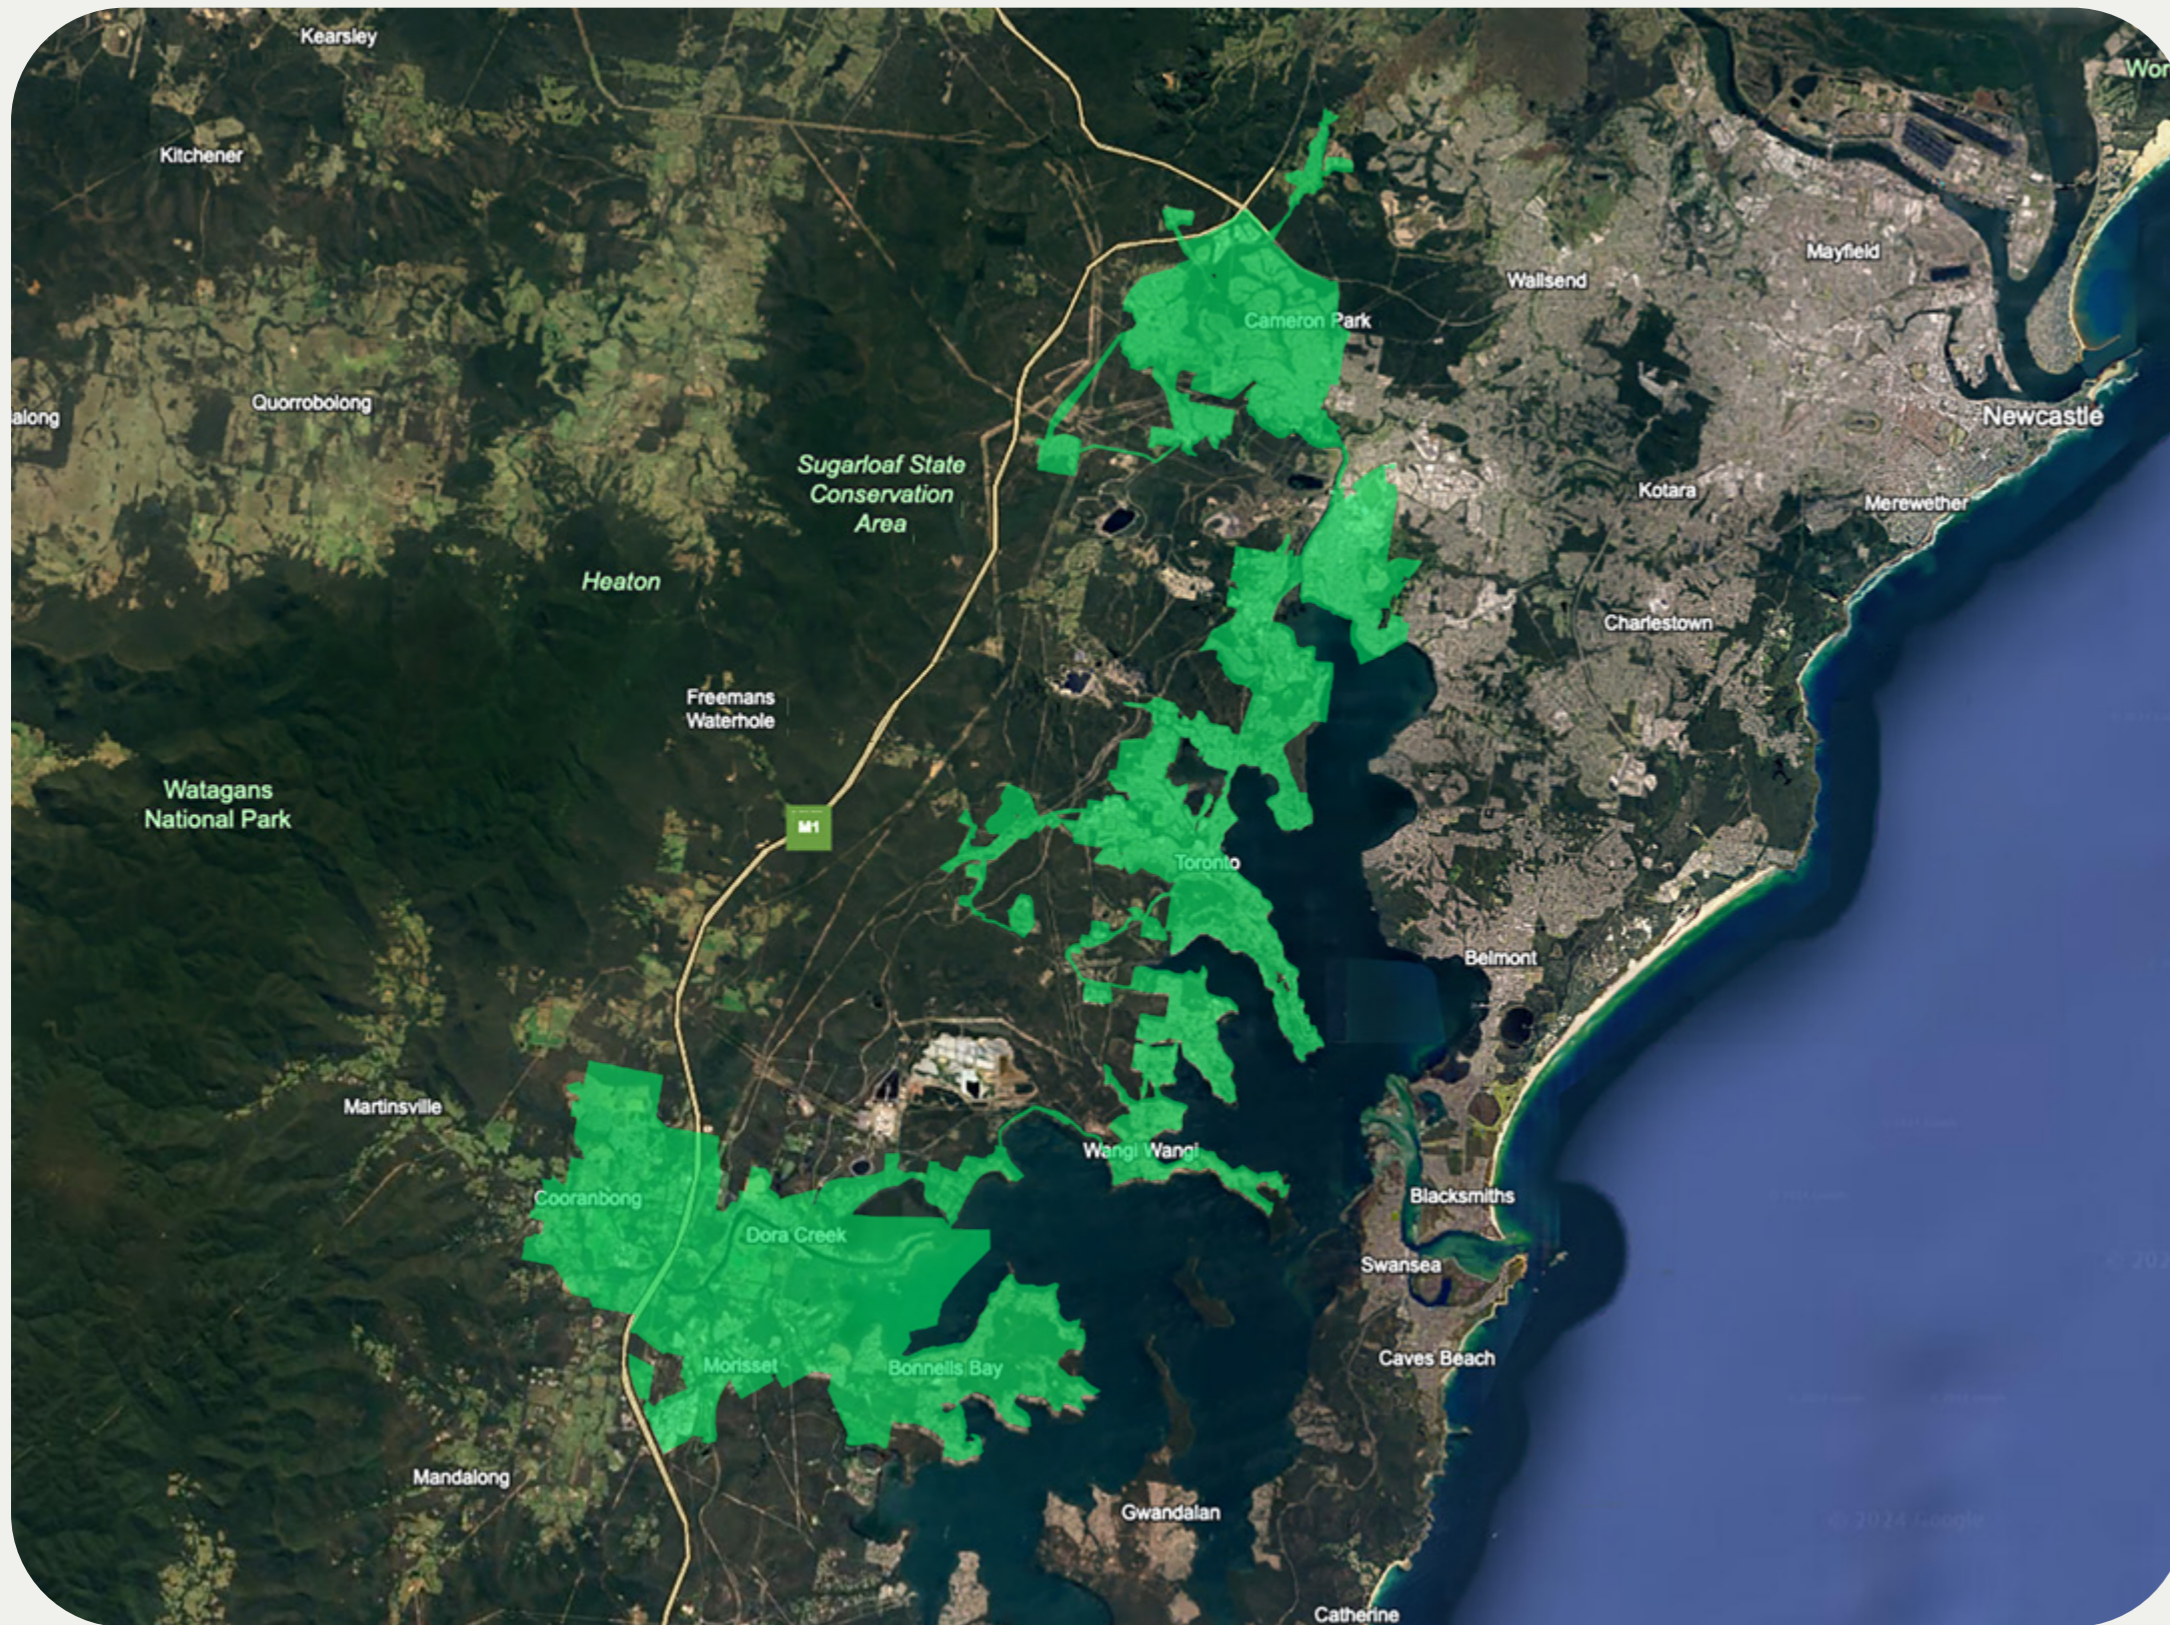

NBN® BUSINESS FIBRE ZONE INDICATIVE MAP LAKE MACQUARIE WEST AND SURROUNDS

The nbn® Business Fibre Initiative is available to businesses right across the country.

The areas highlighted on this map, are part of an nbn® Business Fibre Zone that is eligible for business nbn® Enterprise Ethernet.

Adjacent or nearby BFZ's may include:

- Newcastle
- Charlestown
- Belmont - Gwandalan

To find out more about the Fibre Initiative contact your service provider, or visit:
nbn.com.au/businessfibre

Key

 nbn® Business Fibre Zone